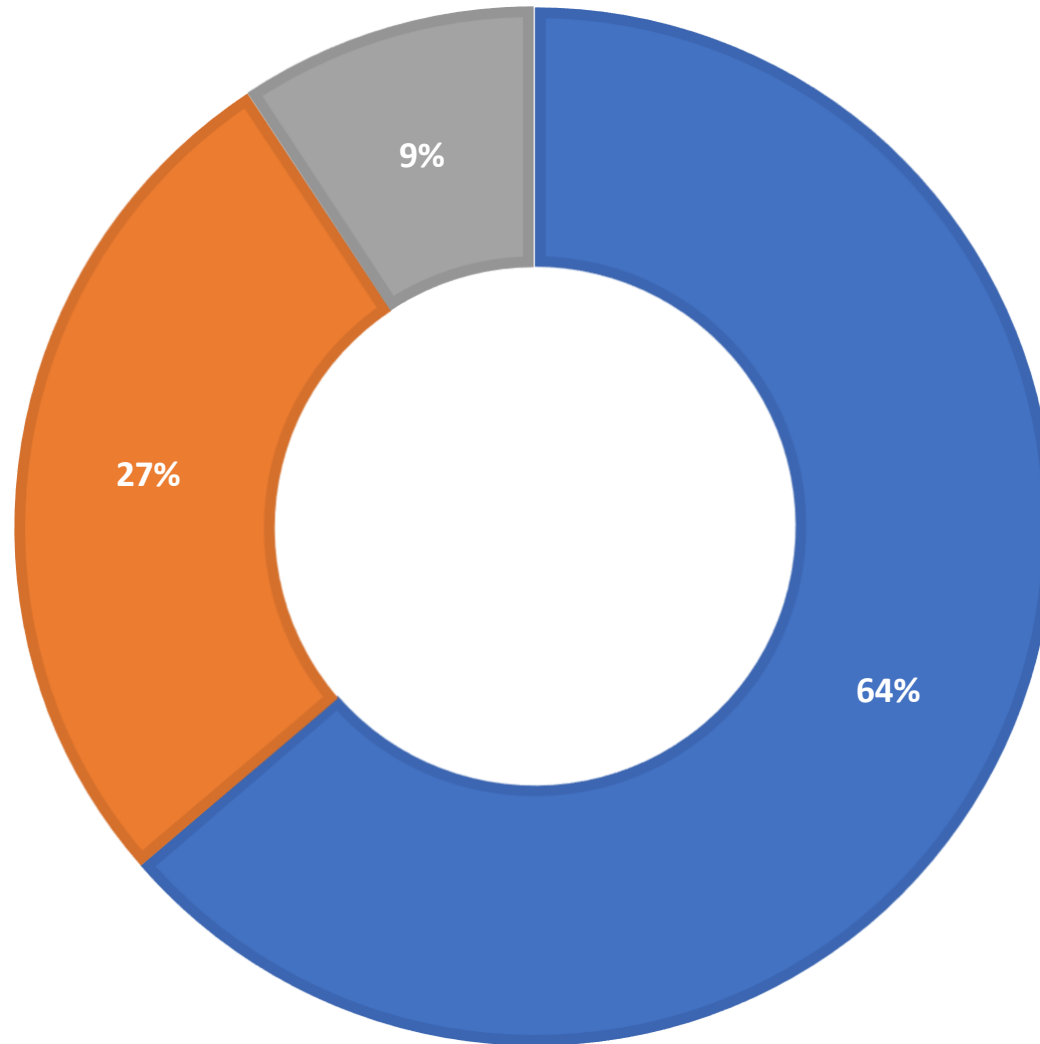

Which Departments Answered Chats (by type)?

■ Local ■ Statewide ■ Academic