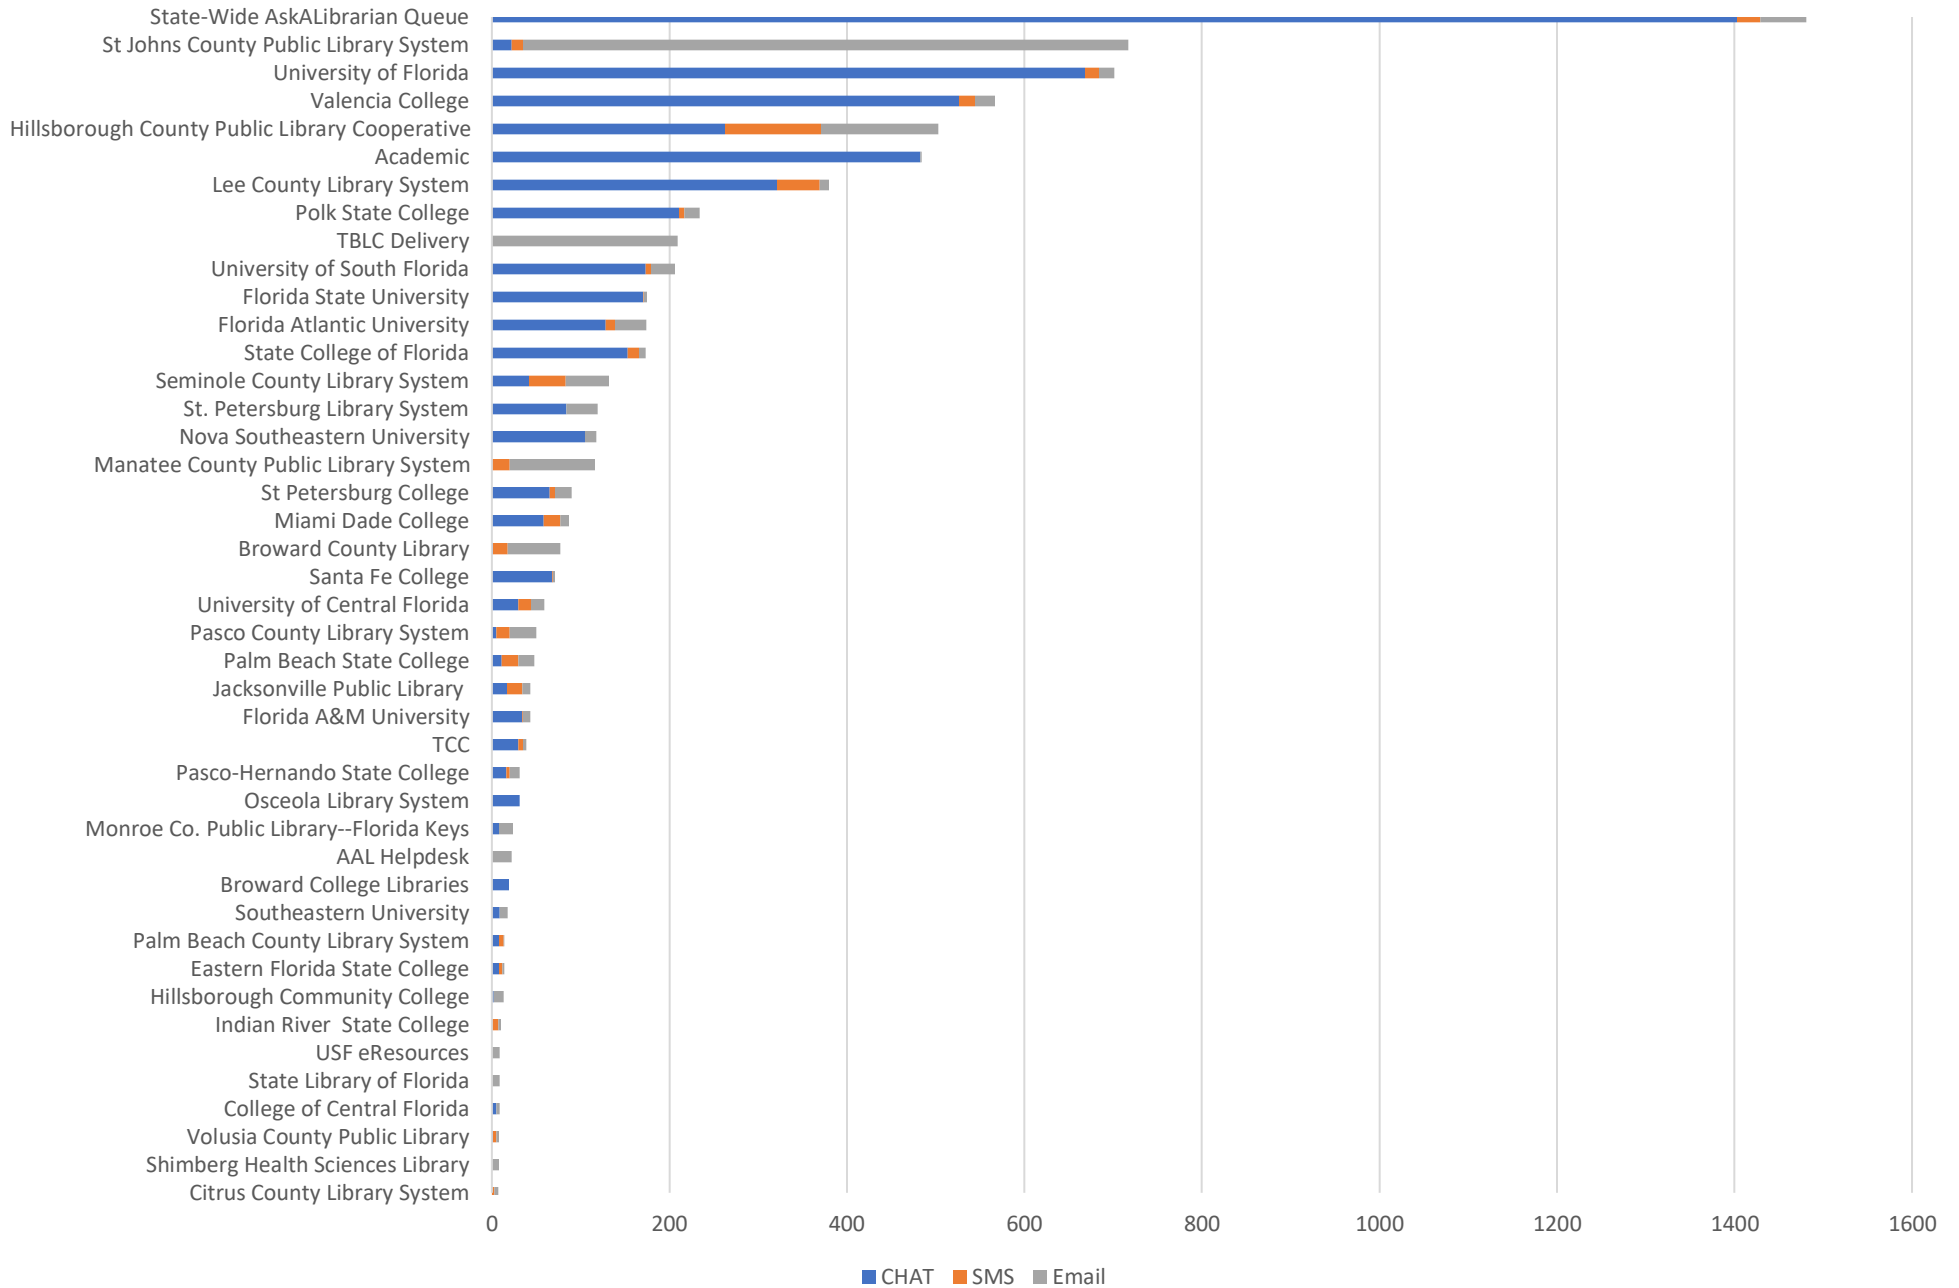

AskALibrarian.org

the Human Search Engine

April 2022 Statistics

Question Type	
SMS	485
Chat	5,854
FAQ Views	897
Email	1,741
Total	8,977

Total Transactions by Entry Point (Top 43)

What's the Breakdown of Questions by Source?