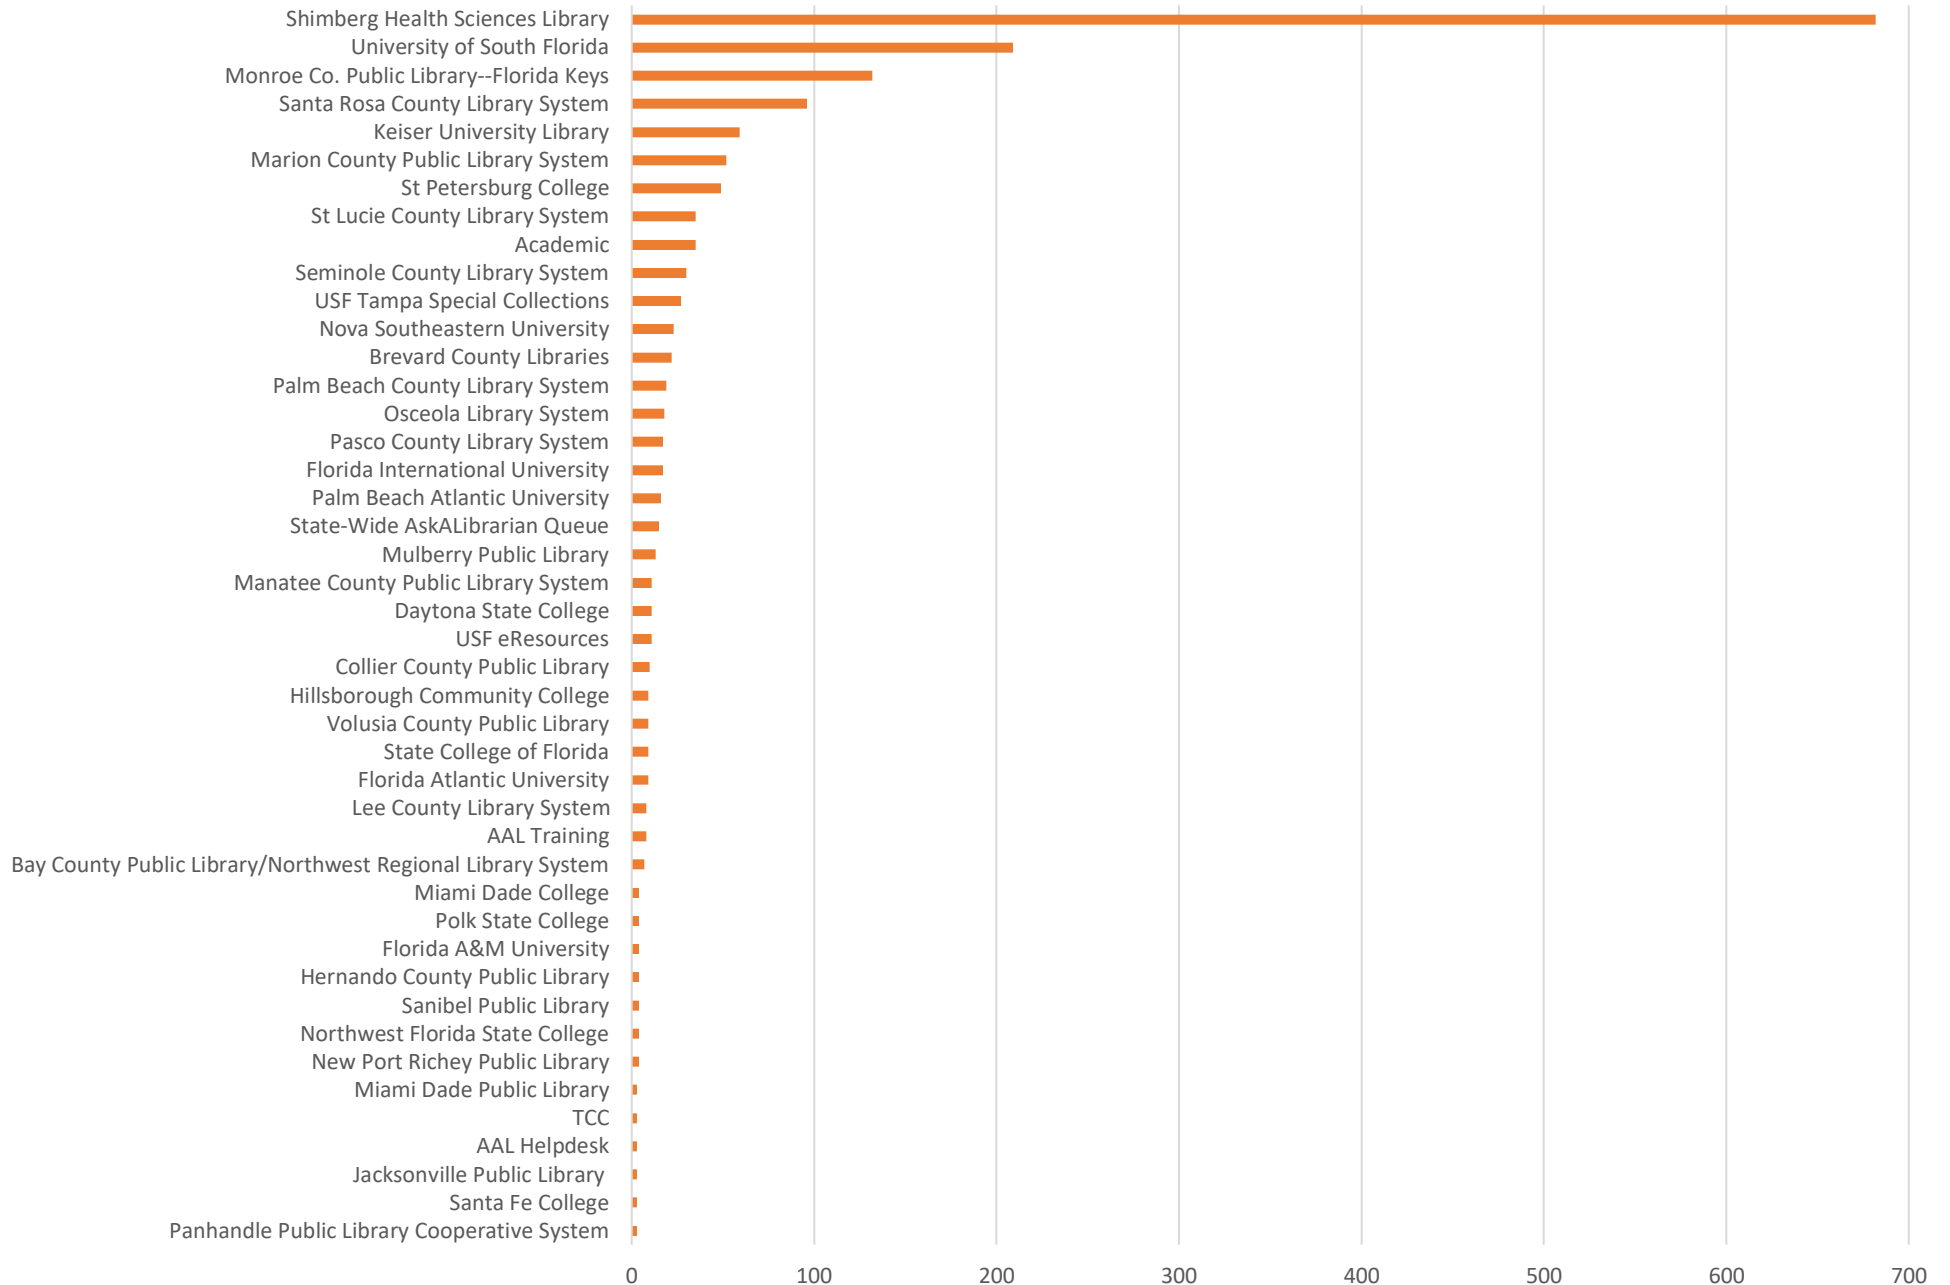

Which Departments Answered Chats (by type)?

■ Local ■ Statewide ■ Academic

Which Department Answered Chats (by local library)?

Which Widgets Brought in the Most Chats (Top 25)?

Email

Total Emails by Library (Top 44)