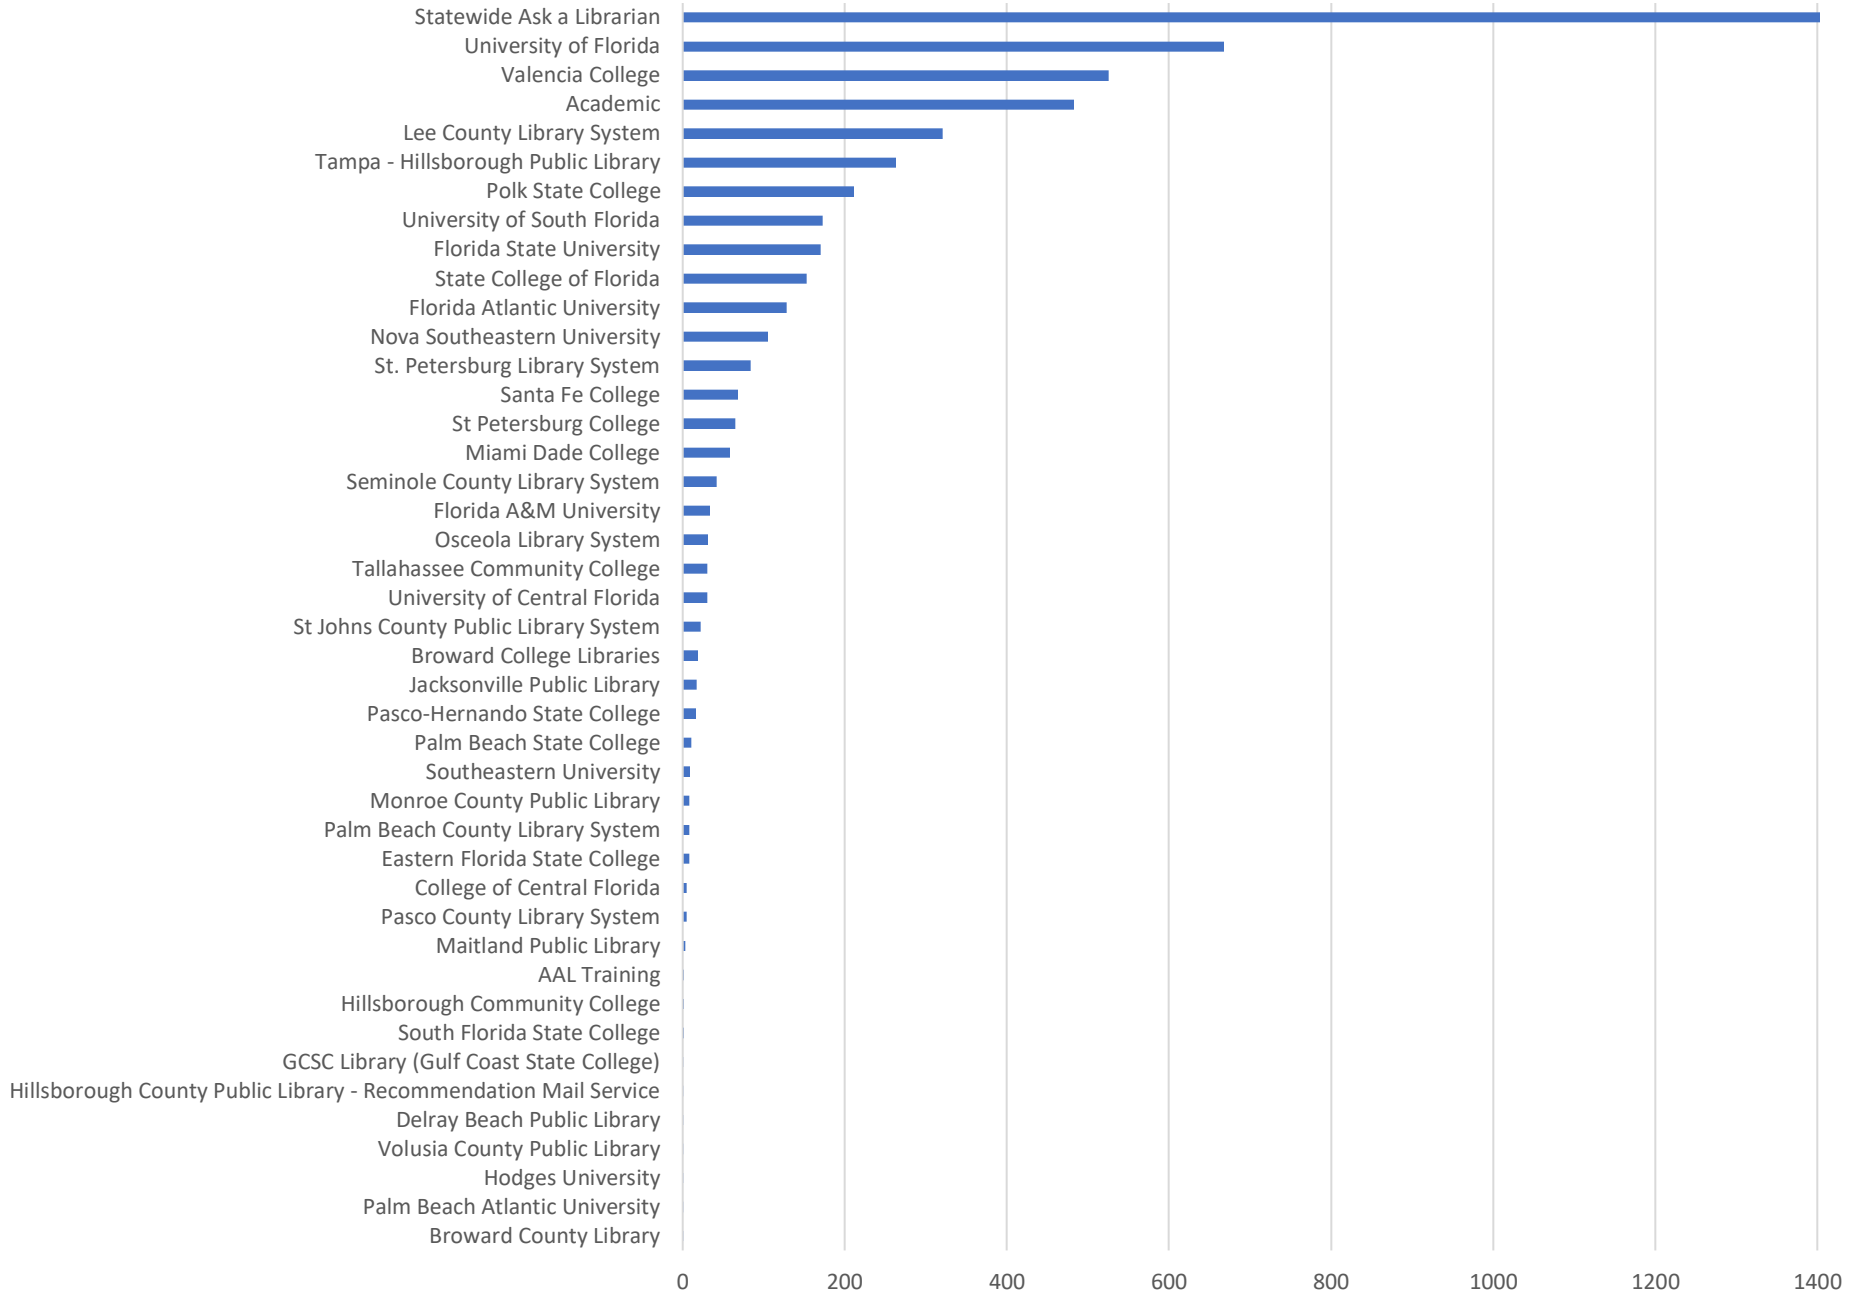

Which Department Answered Chats (by local library)?