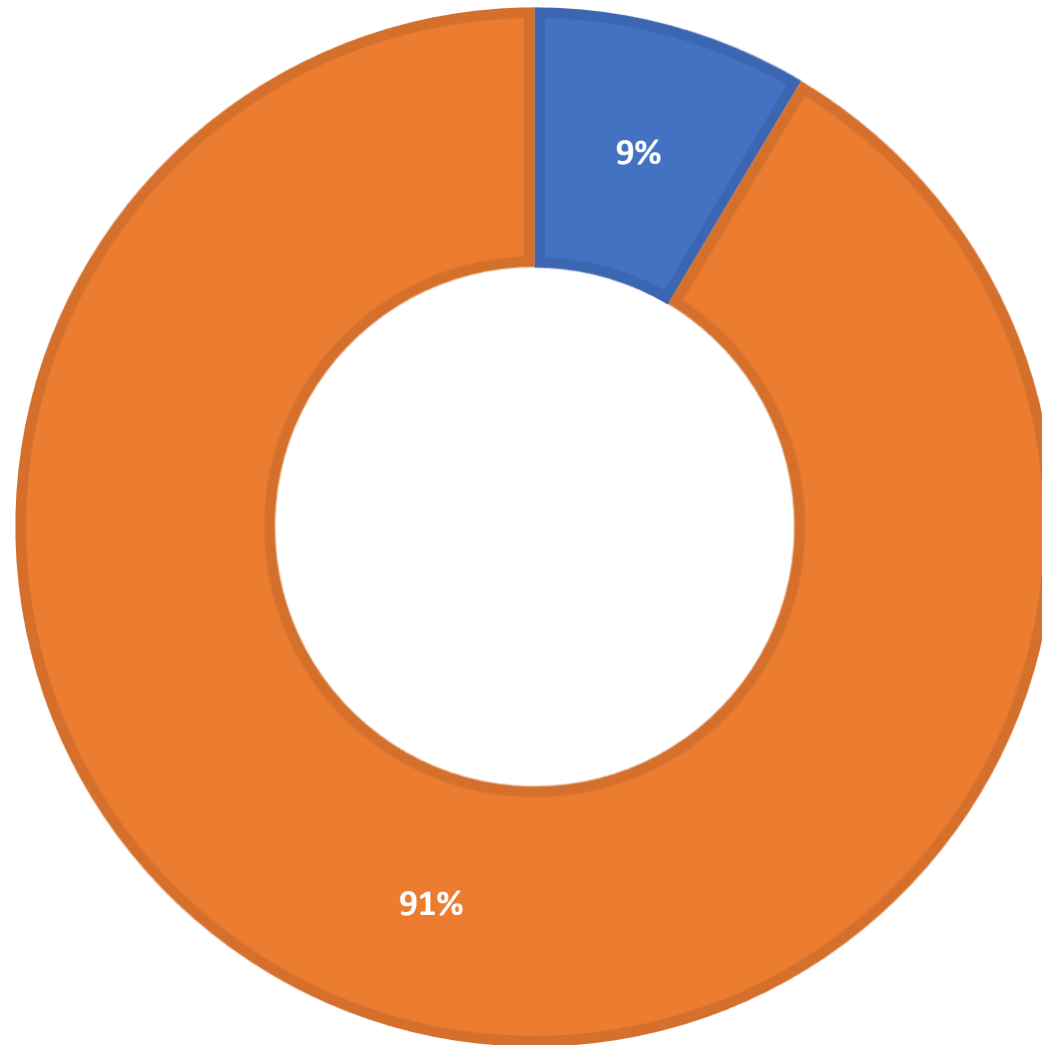

What Percent of Chats Were Answered/Missed?

■ MISSED ■ ANSWERED