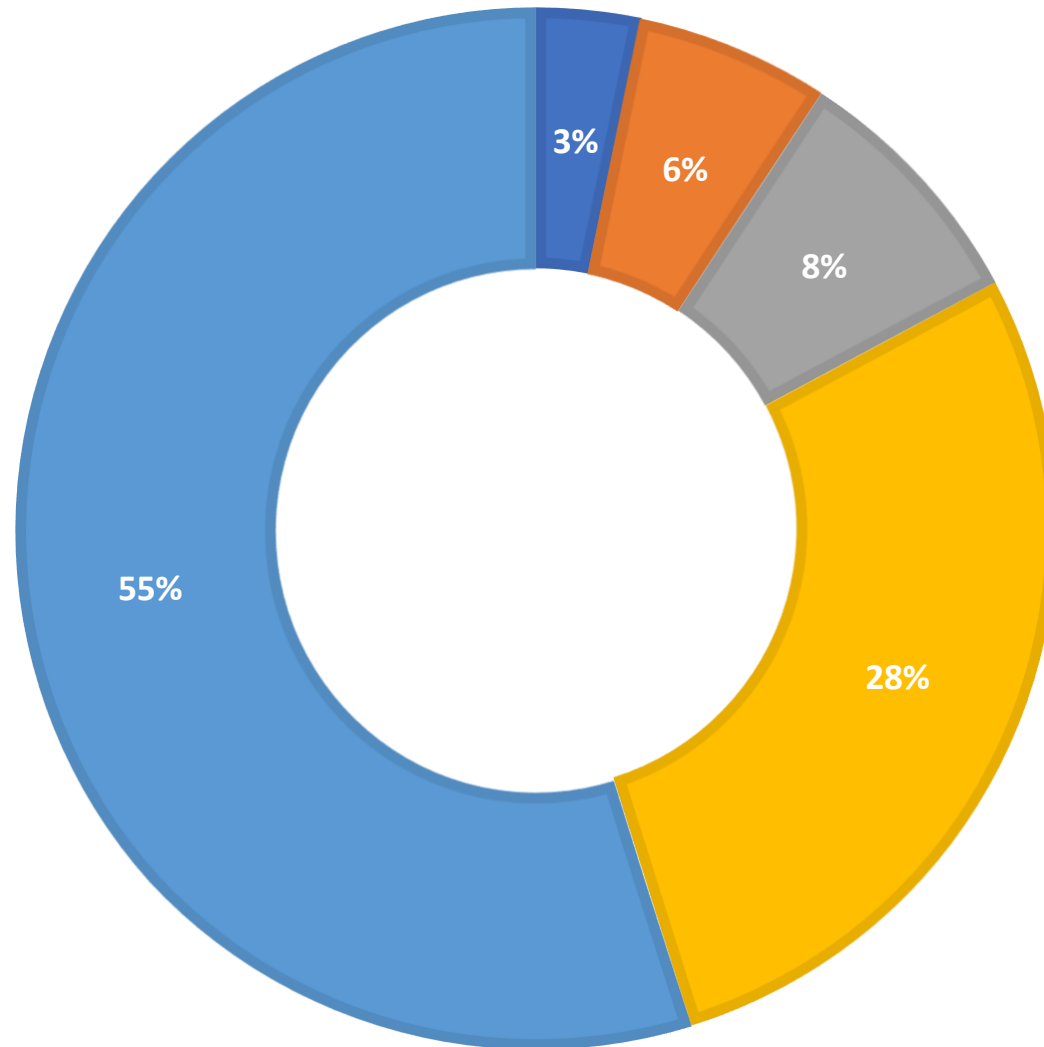

What Devices are Patrons Using to Ask Questions?

■ Android ■ Chrome OS ■ iPhone ■ Macintosh ■ Windows