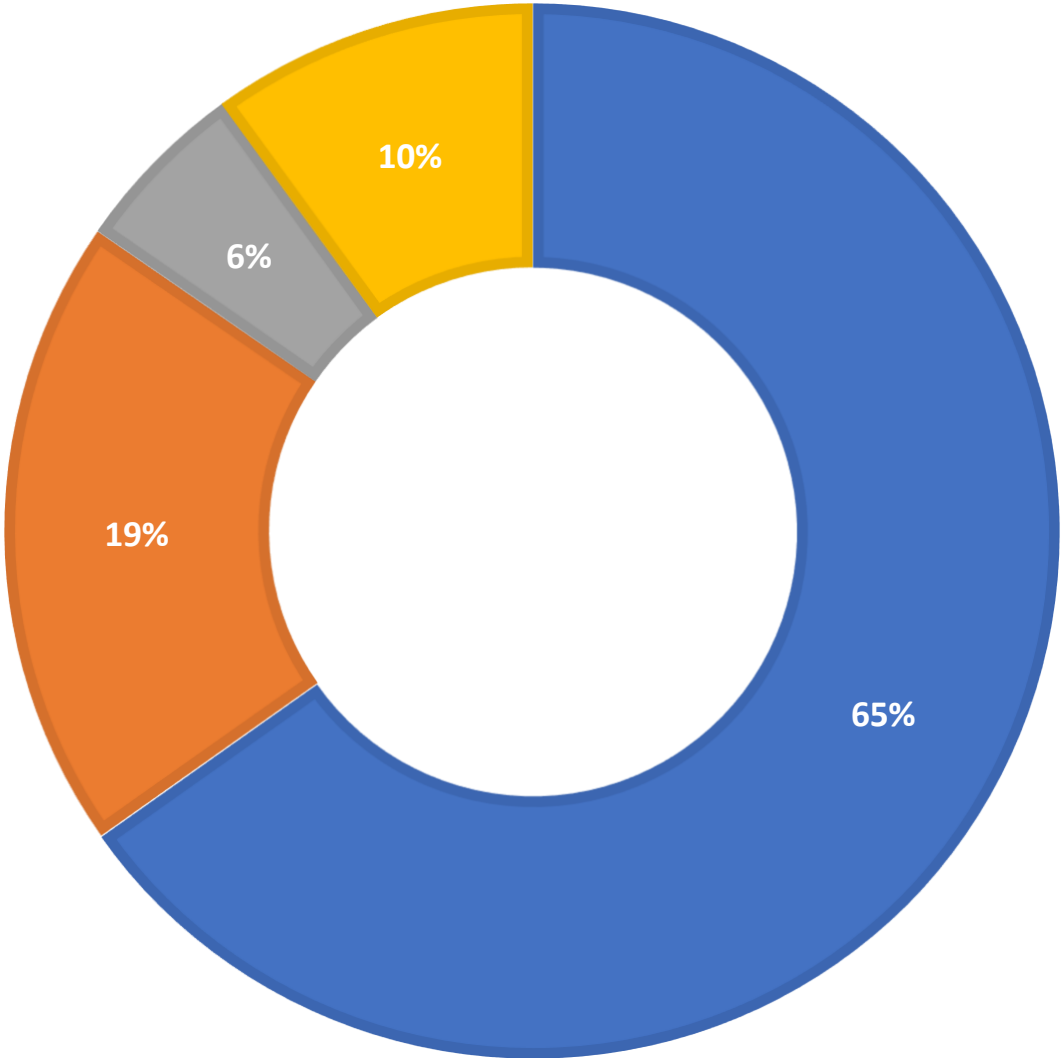

What's the Breakdown of Questions by Source?

■ CHAT ■ EMAIL ■ SMS ■ FAQ