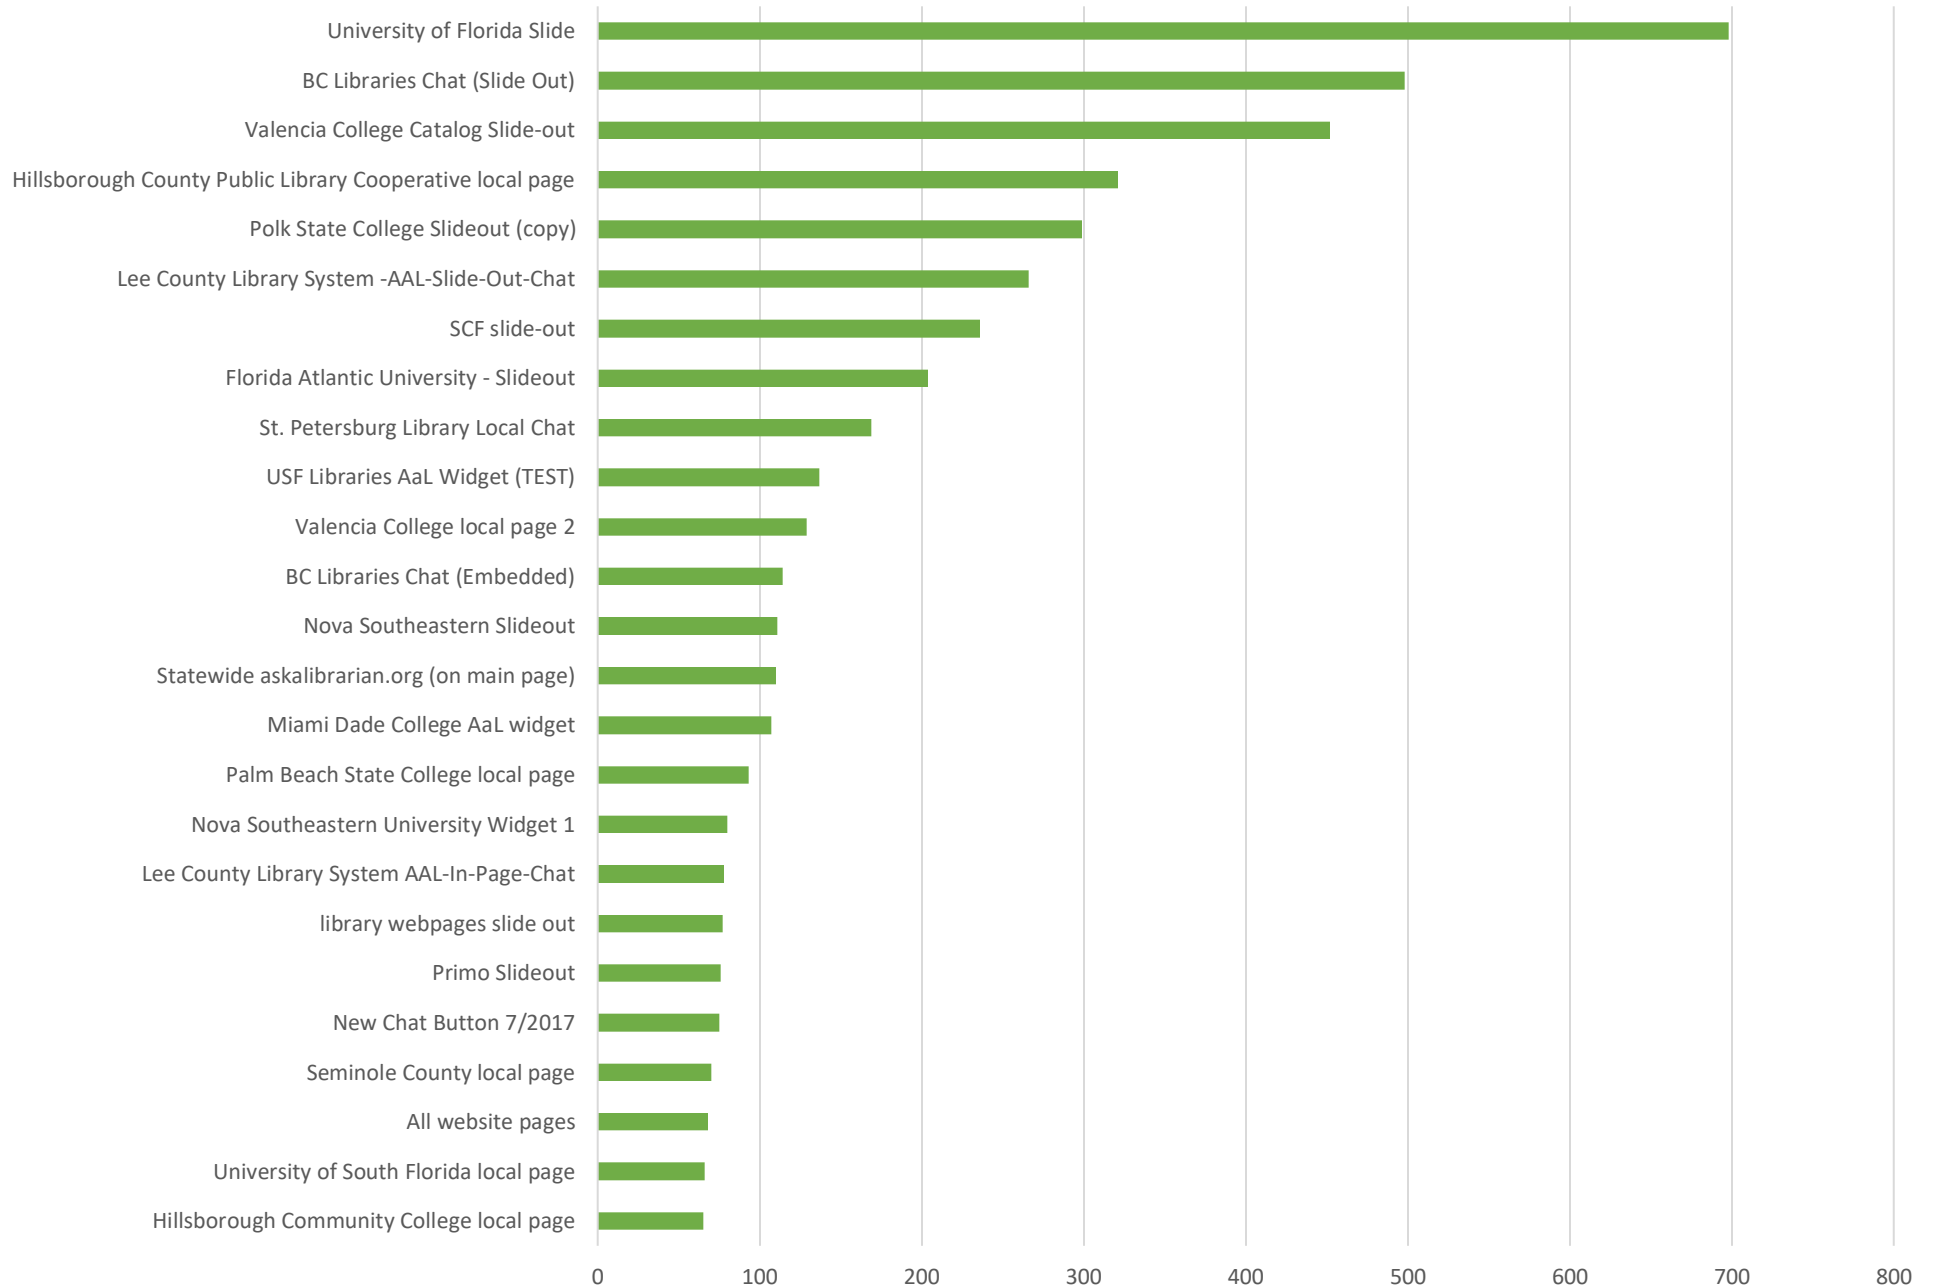

Which Departments Answered Chats (by type)?

■ Local ■ Statewide ■ Academic

Which Department Answered Chats (by local library)?

Which Widgets Brought in the Most Chats (Top 25)?

Email

Total Emails by Library (Top 44)