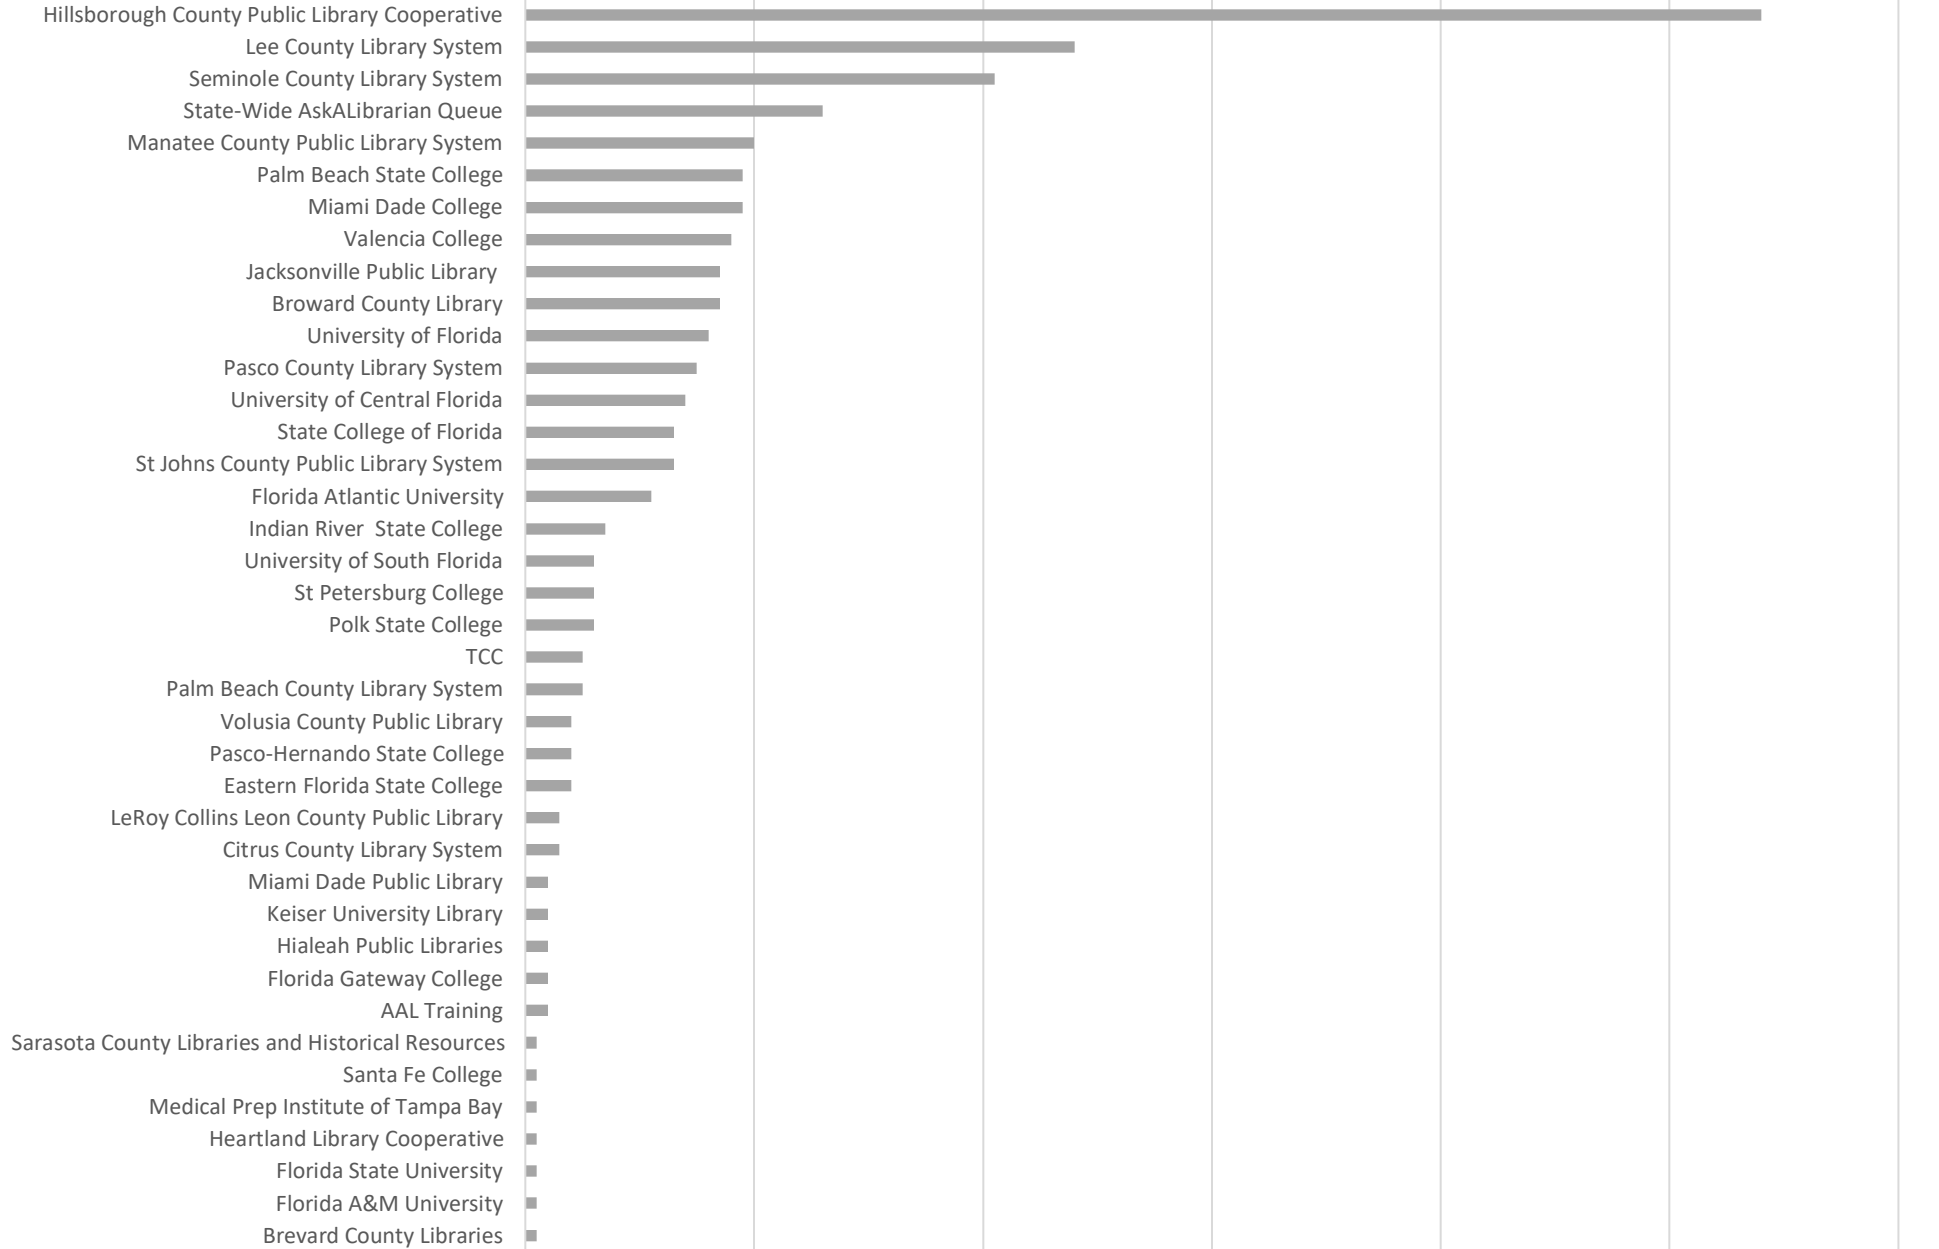

Total SMS by Library