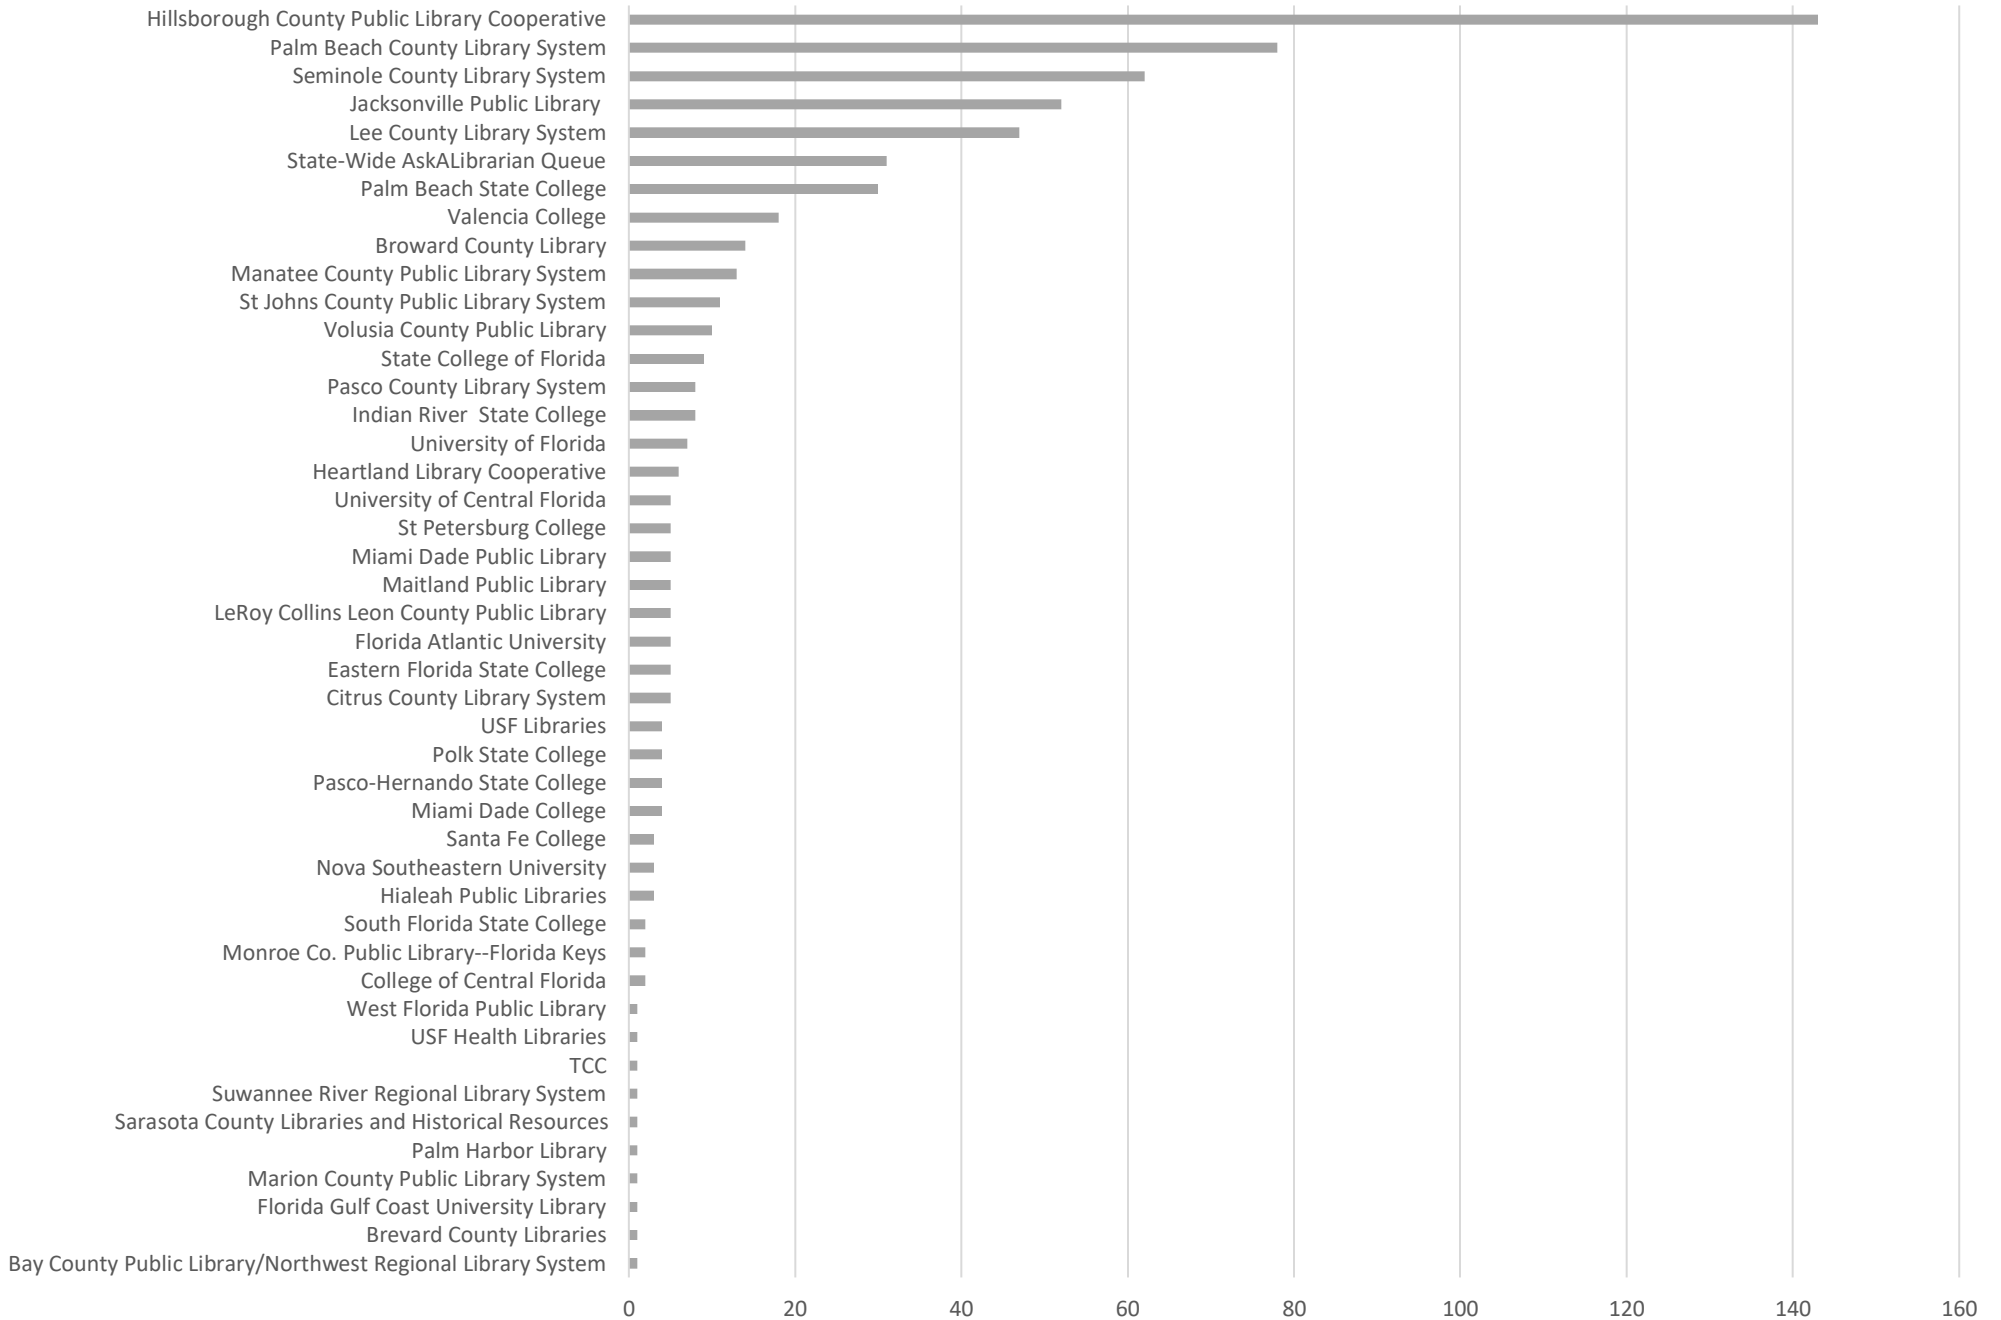

Total SMS by Library