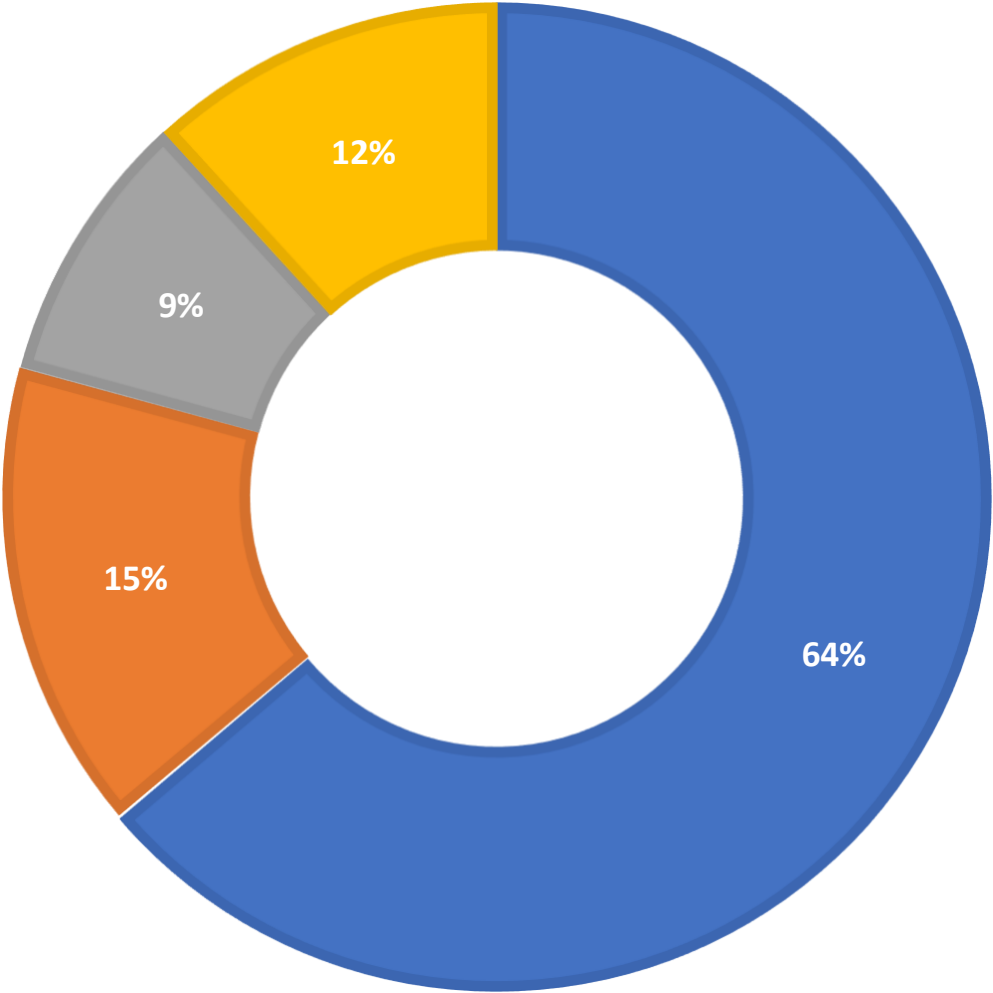

What's the Breakdown of Questions by Source?

■ CHAT ■ EMAIL ■ SMS ■ FAQ