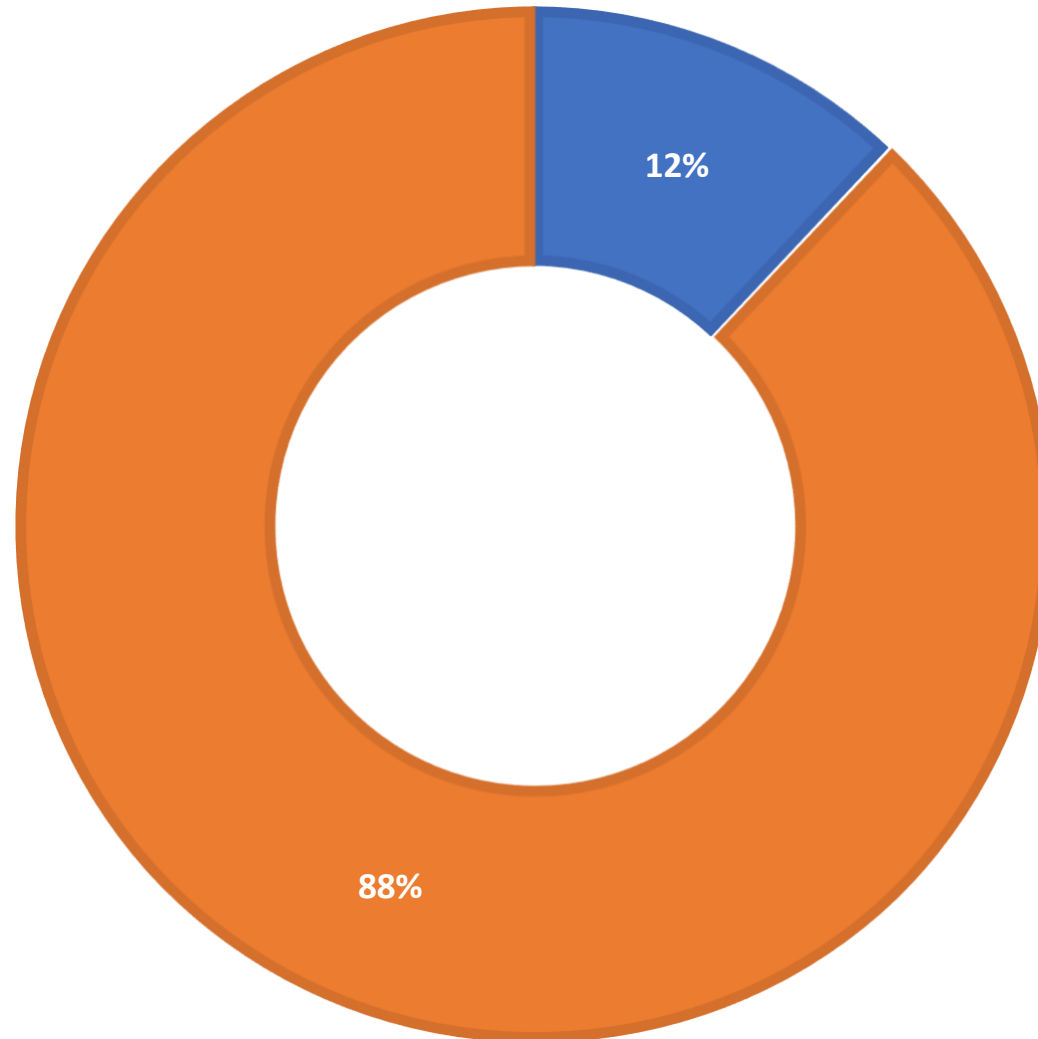

What Percent of Chats Were Answered/Missed?

■ MISSED ■ ANSWERED