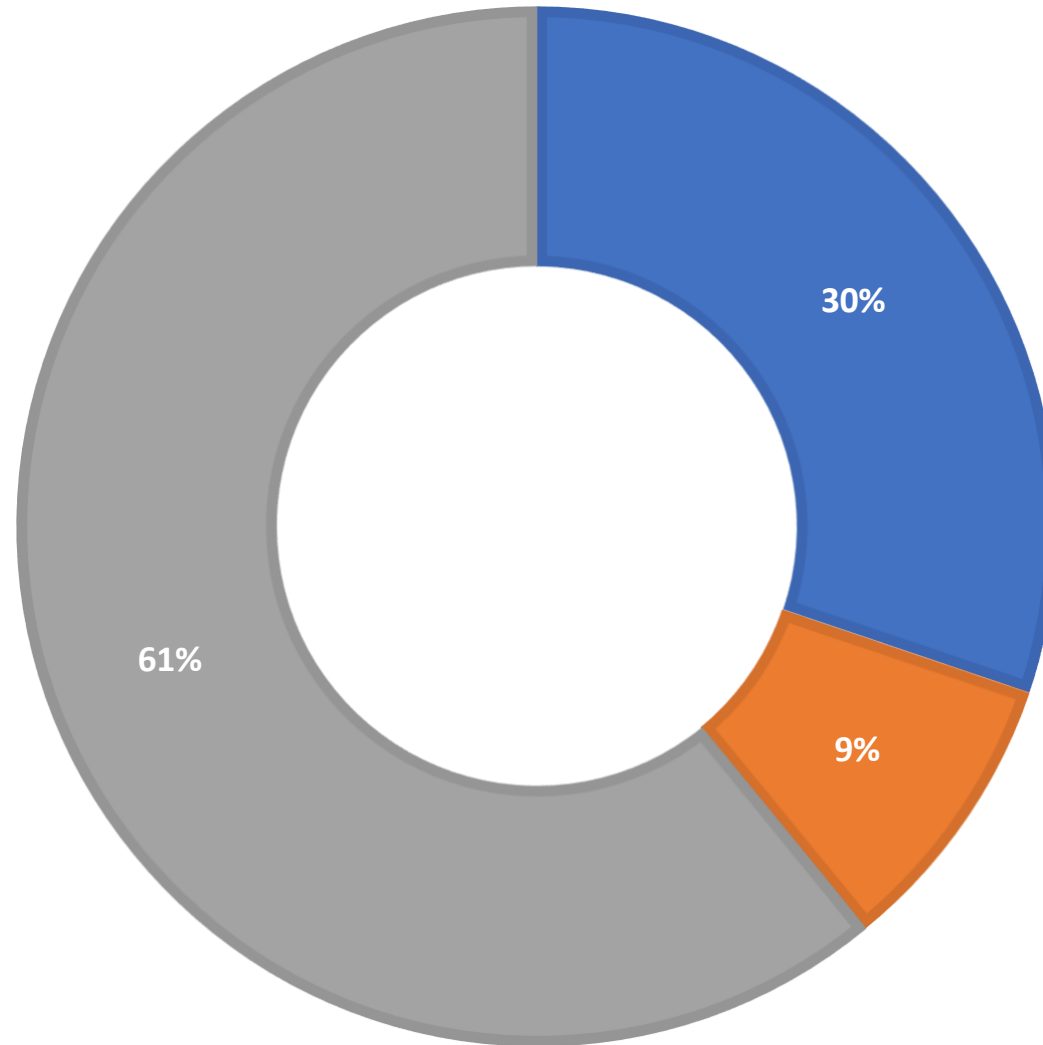

Which Departments Answered Chats (by type)?

■ Statewide ■ Academic ■ Local