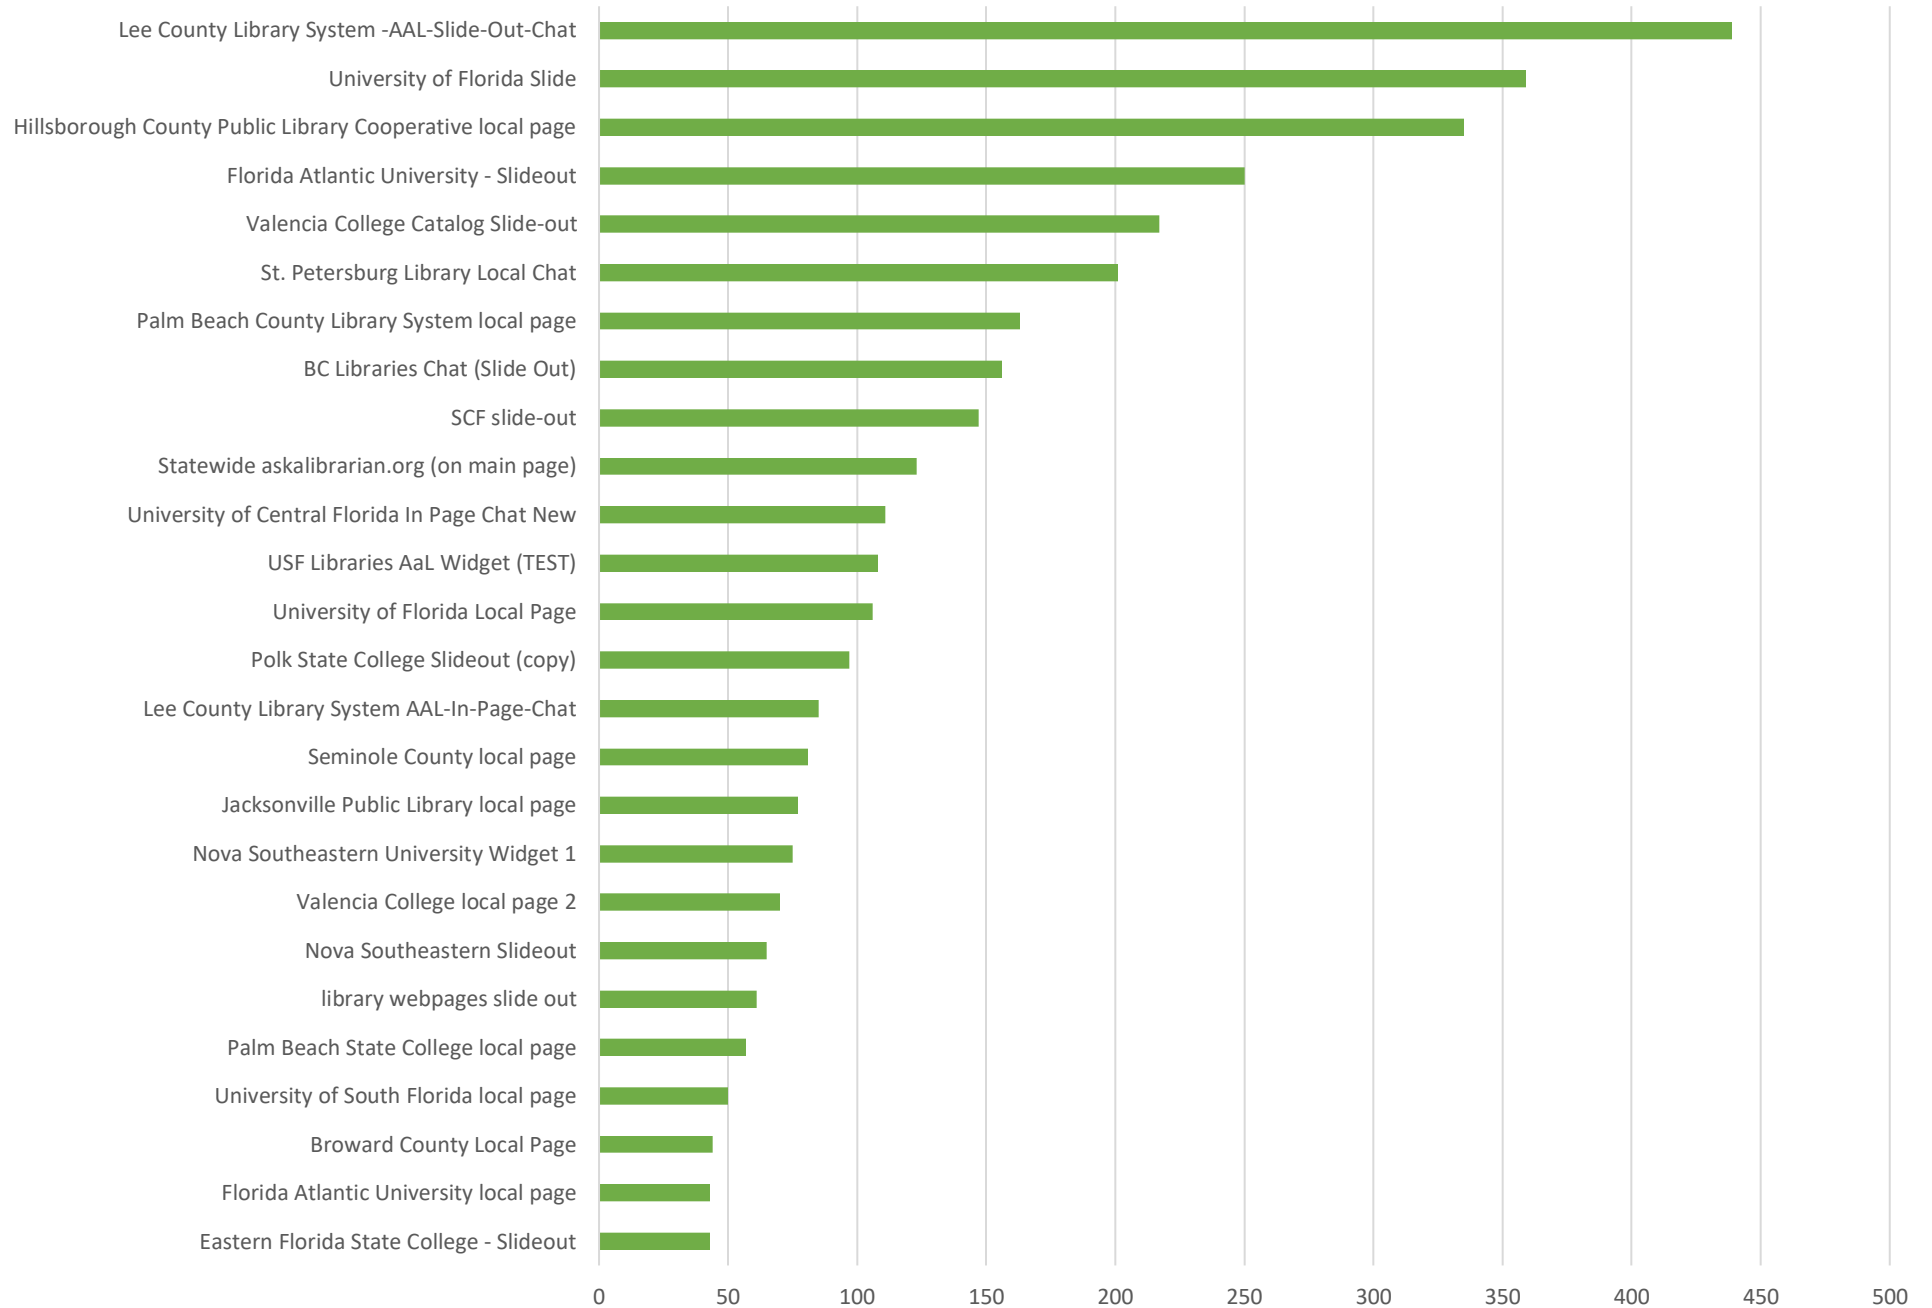

Which Departments Answered Chats (by type)?

■ Statewide ■ Academic ■ Local

Which Department Answered Chats (by local library)?

Which Widgets Brought in the Most Chats (Top 26)?

Email

Total Emails by Library (Top 45)