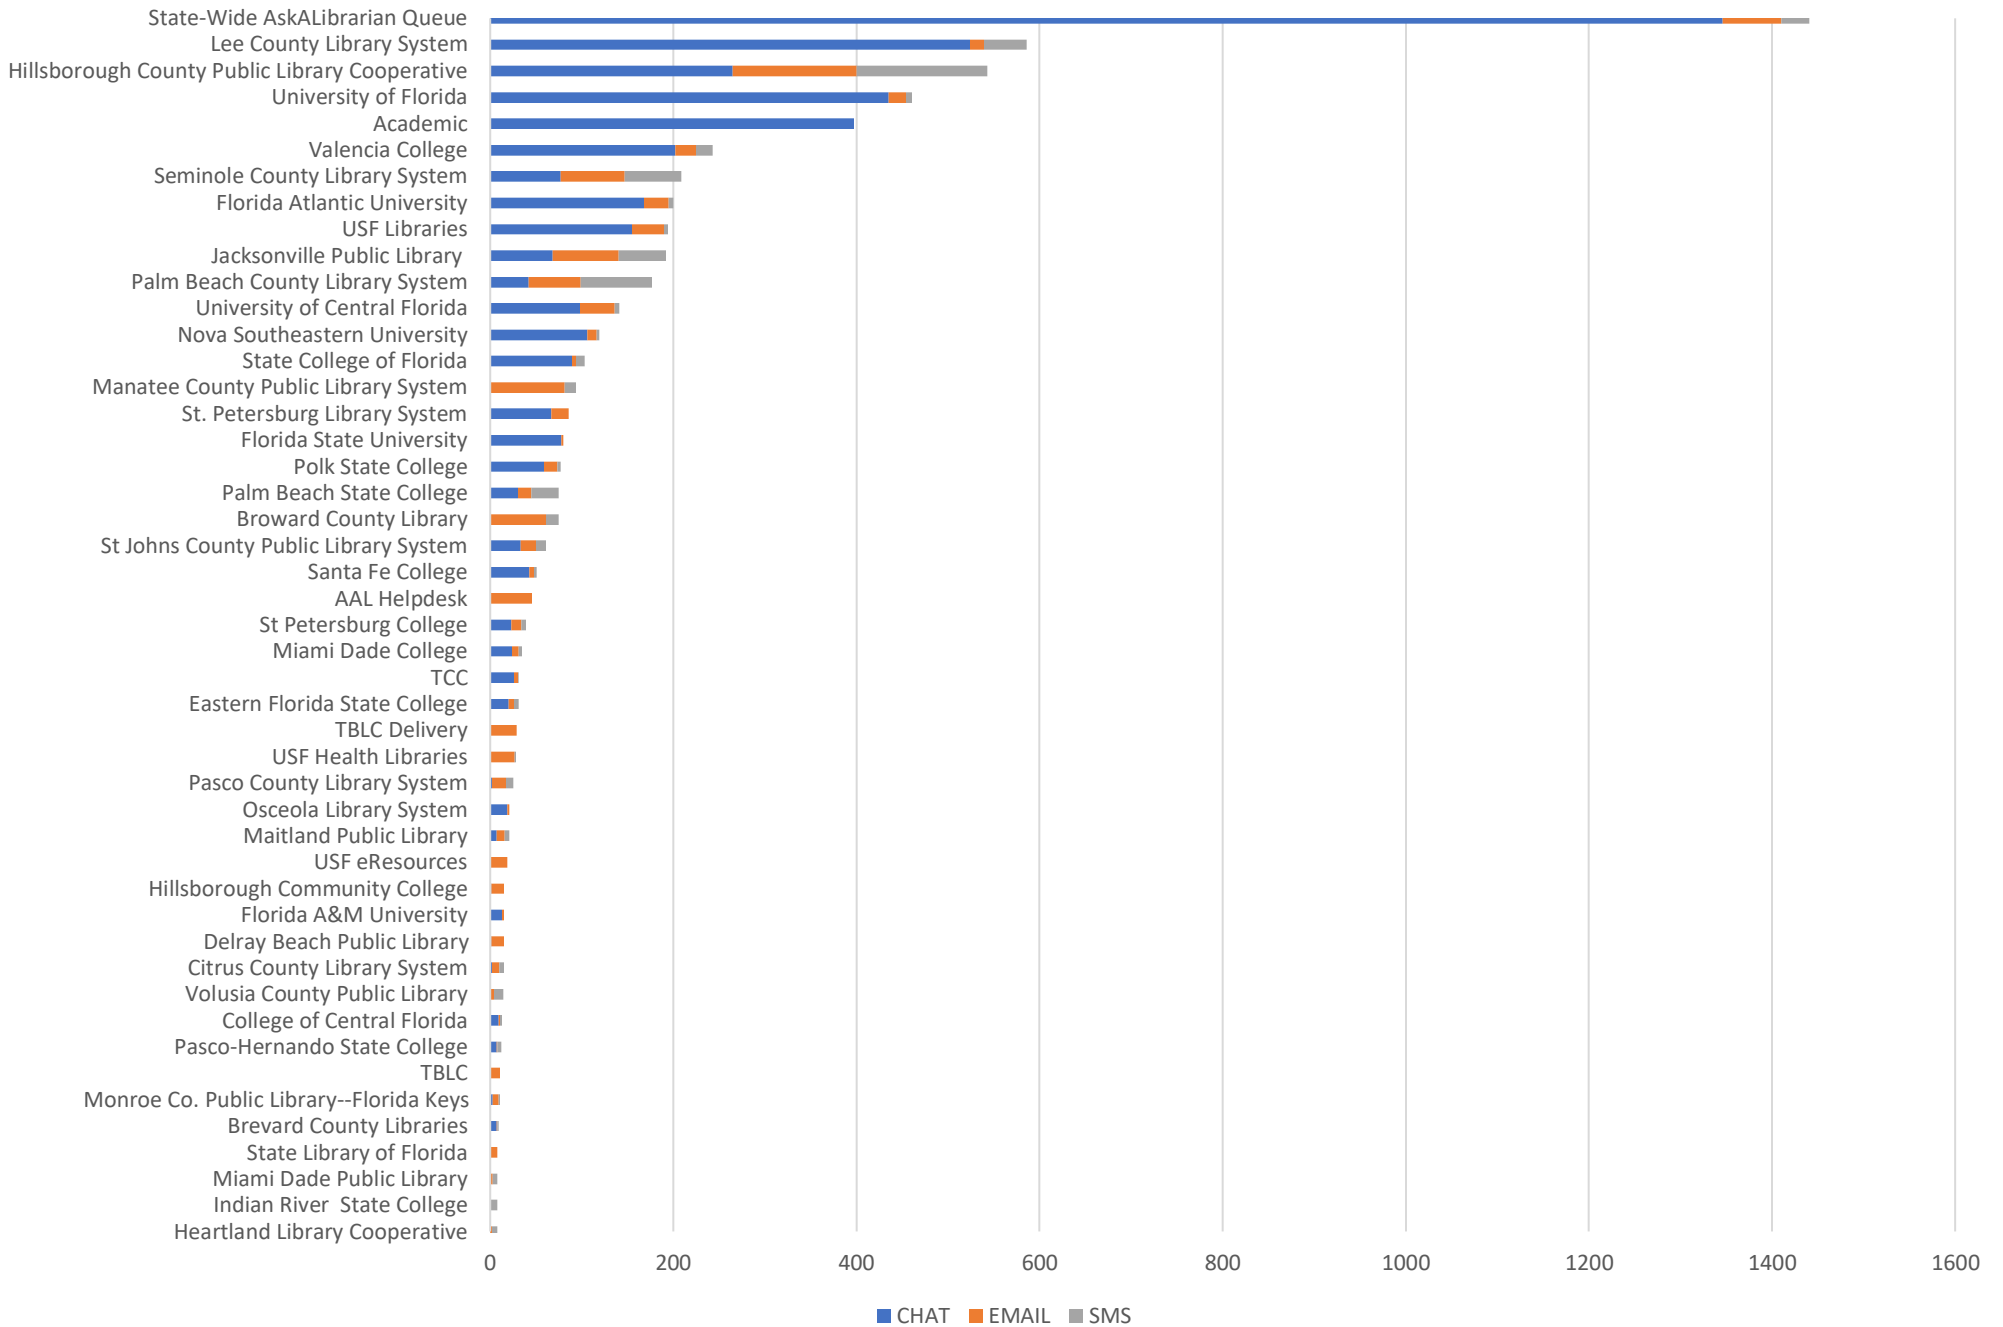

AskALibrarian.org

the Human Search Engine

May 2023 Statistics

Question Type	
Chat	4,460
Email	1,074
SMS	628
FAQ Views	824
Total	6,986

Total Transactions by Entry Point (Top 47)

What's the Breakdown of Questions by Source?