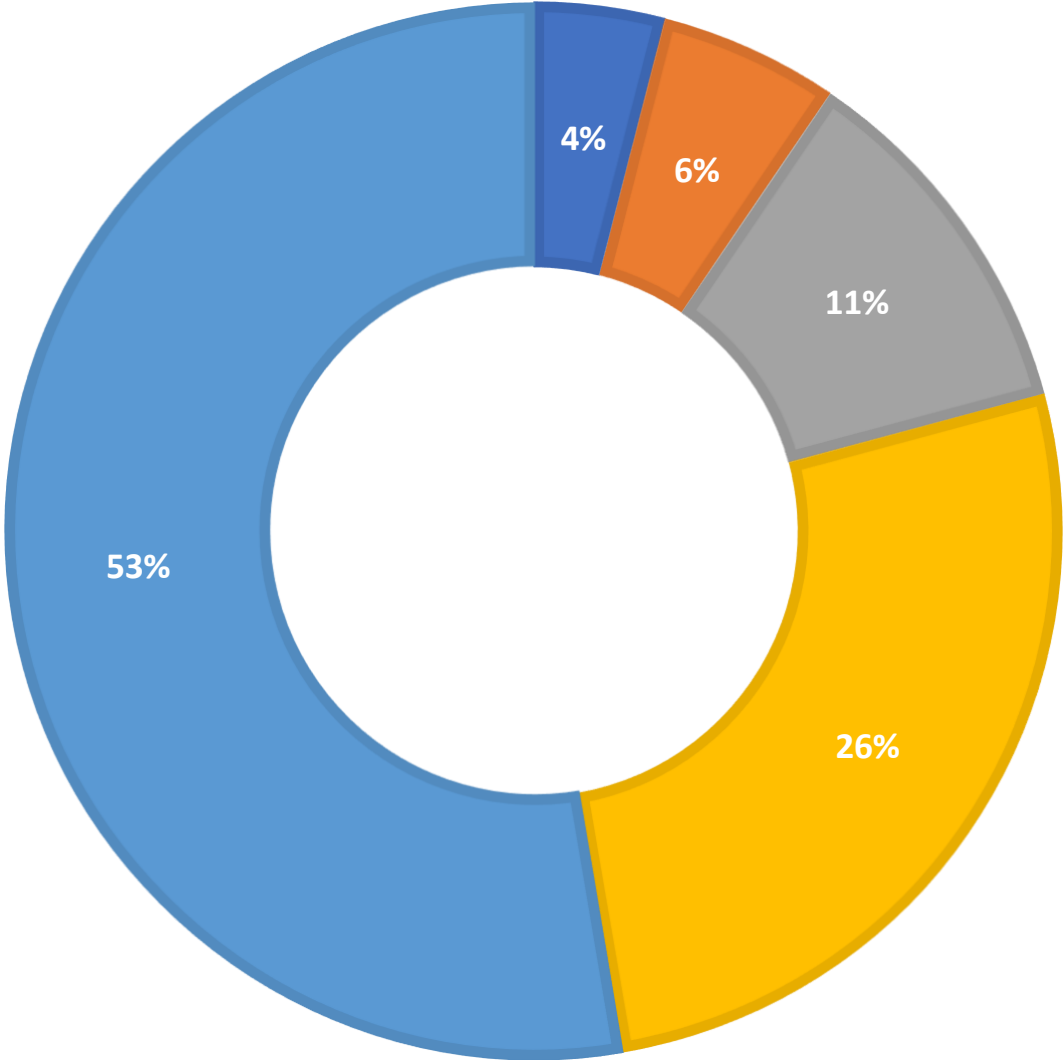

What Devices are Patrons Using to Ask Questions?

■ Chrome OS ■ Android ■ iPhone ■ Macintosh ■ Windows