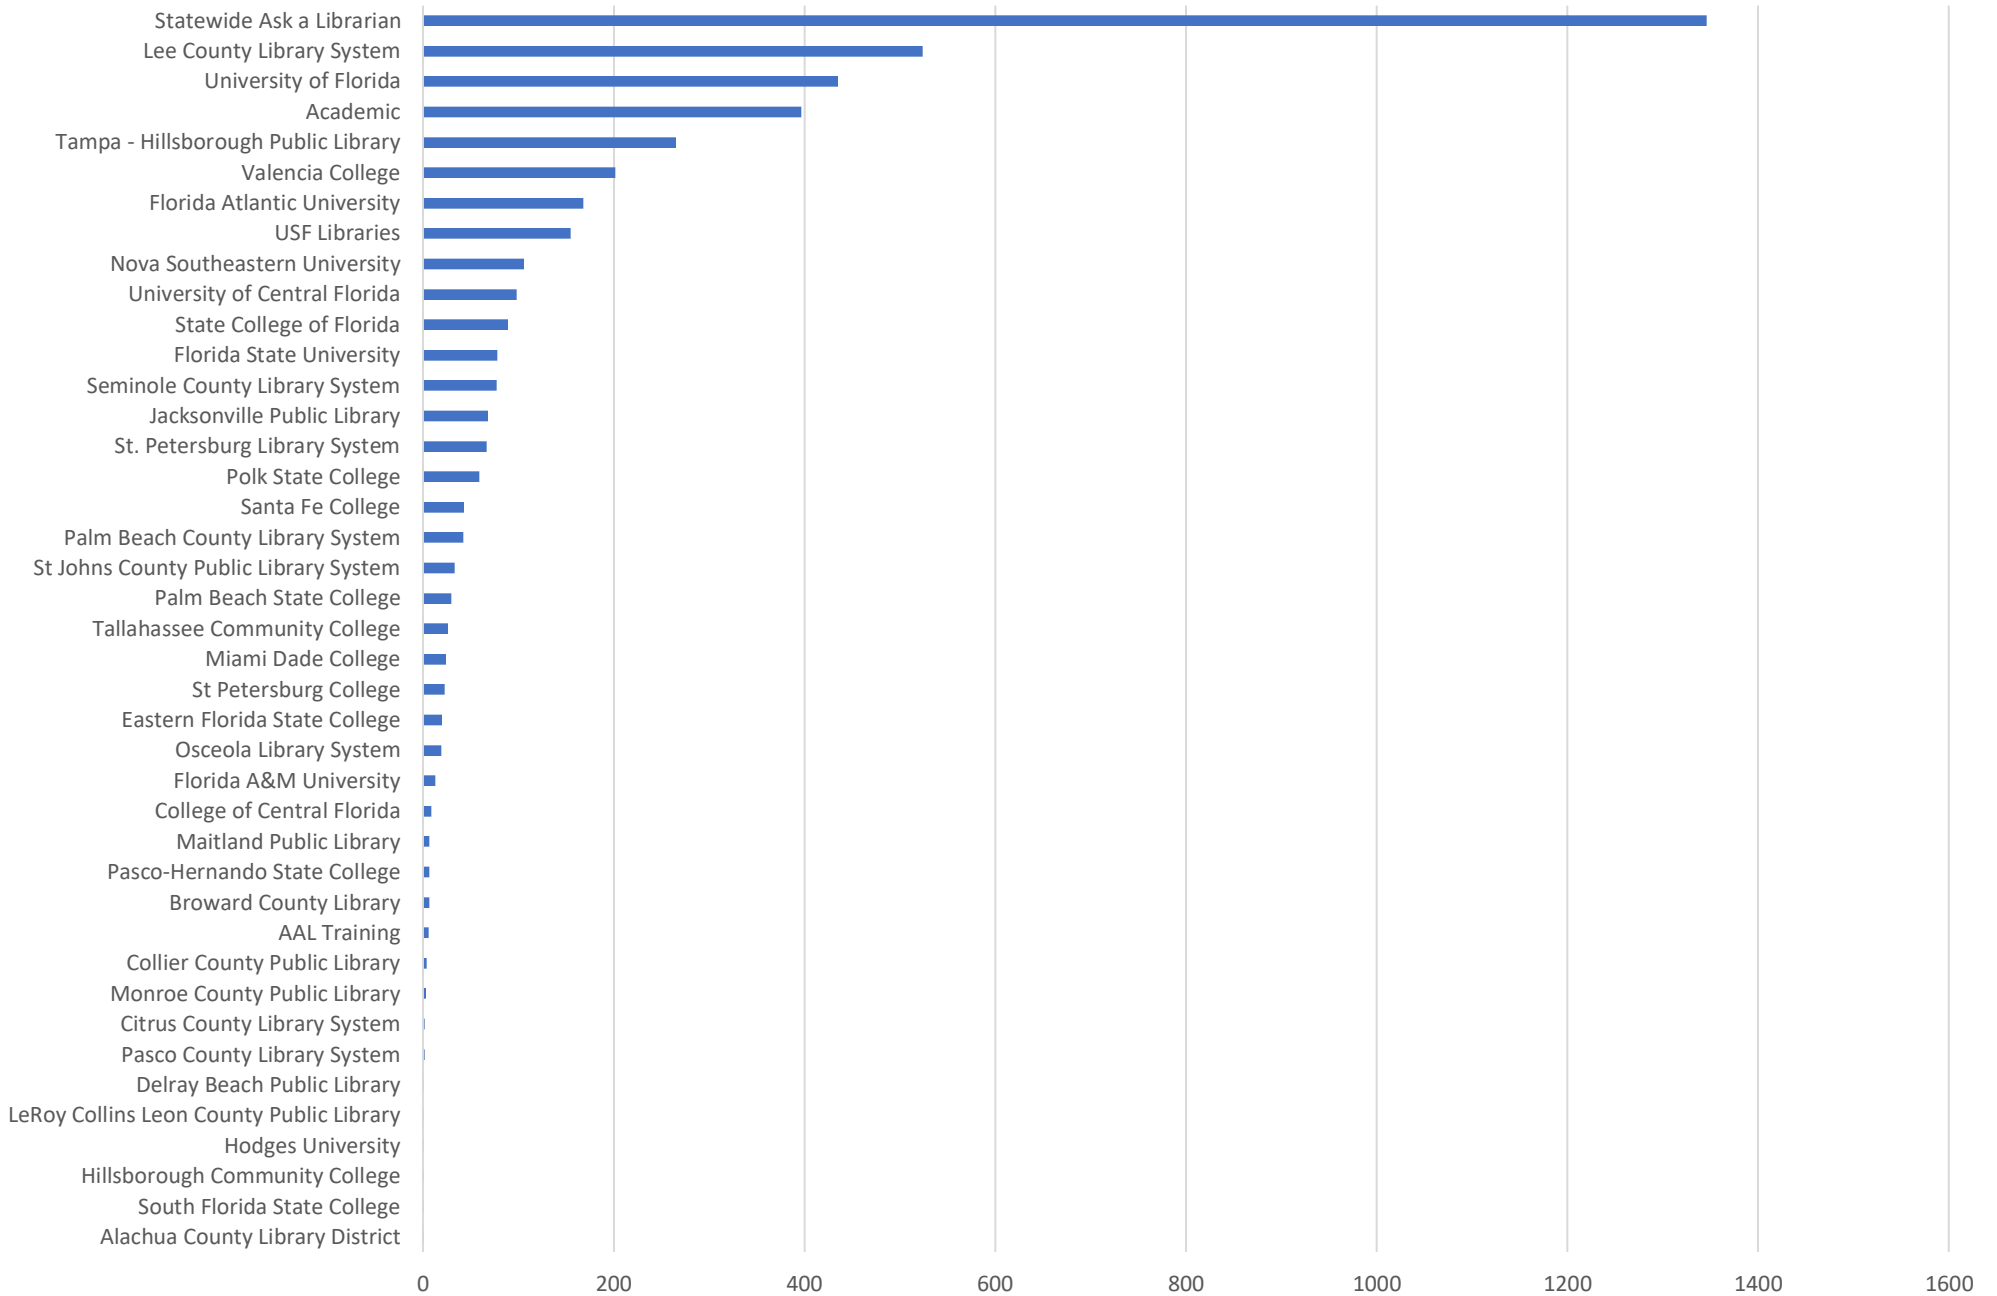

Which Department Answered Chats (by local library)?