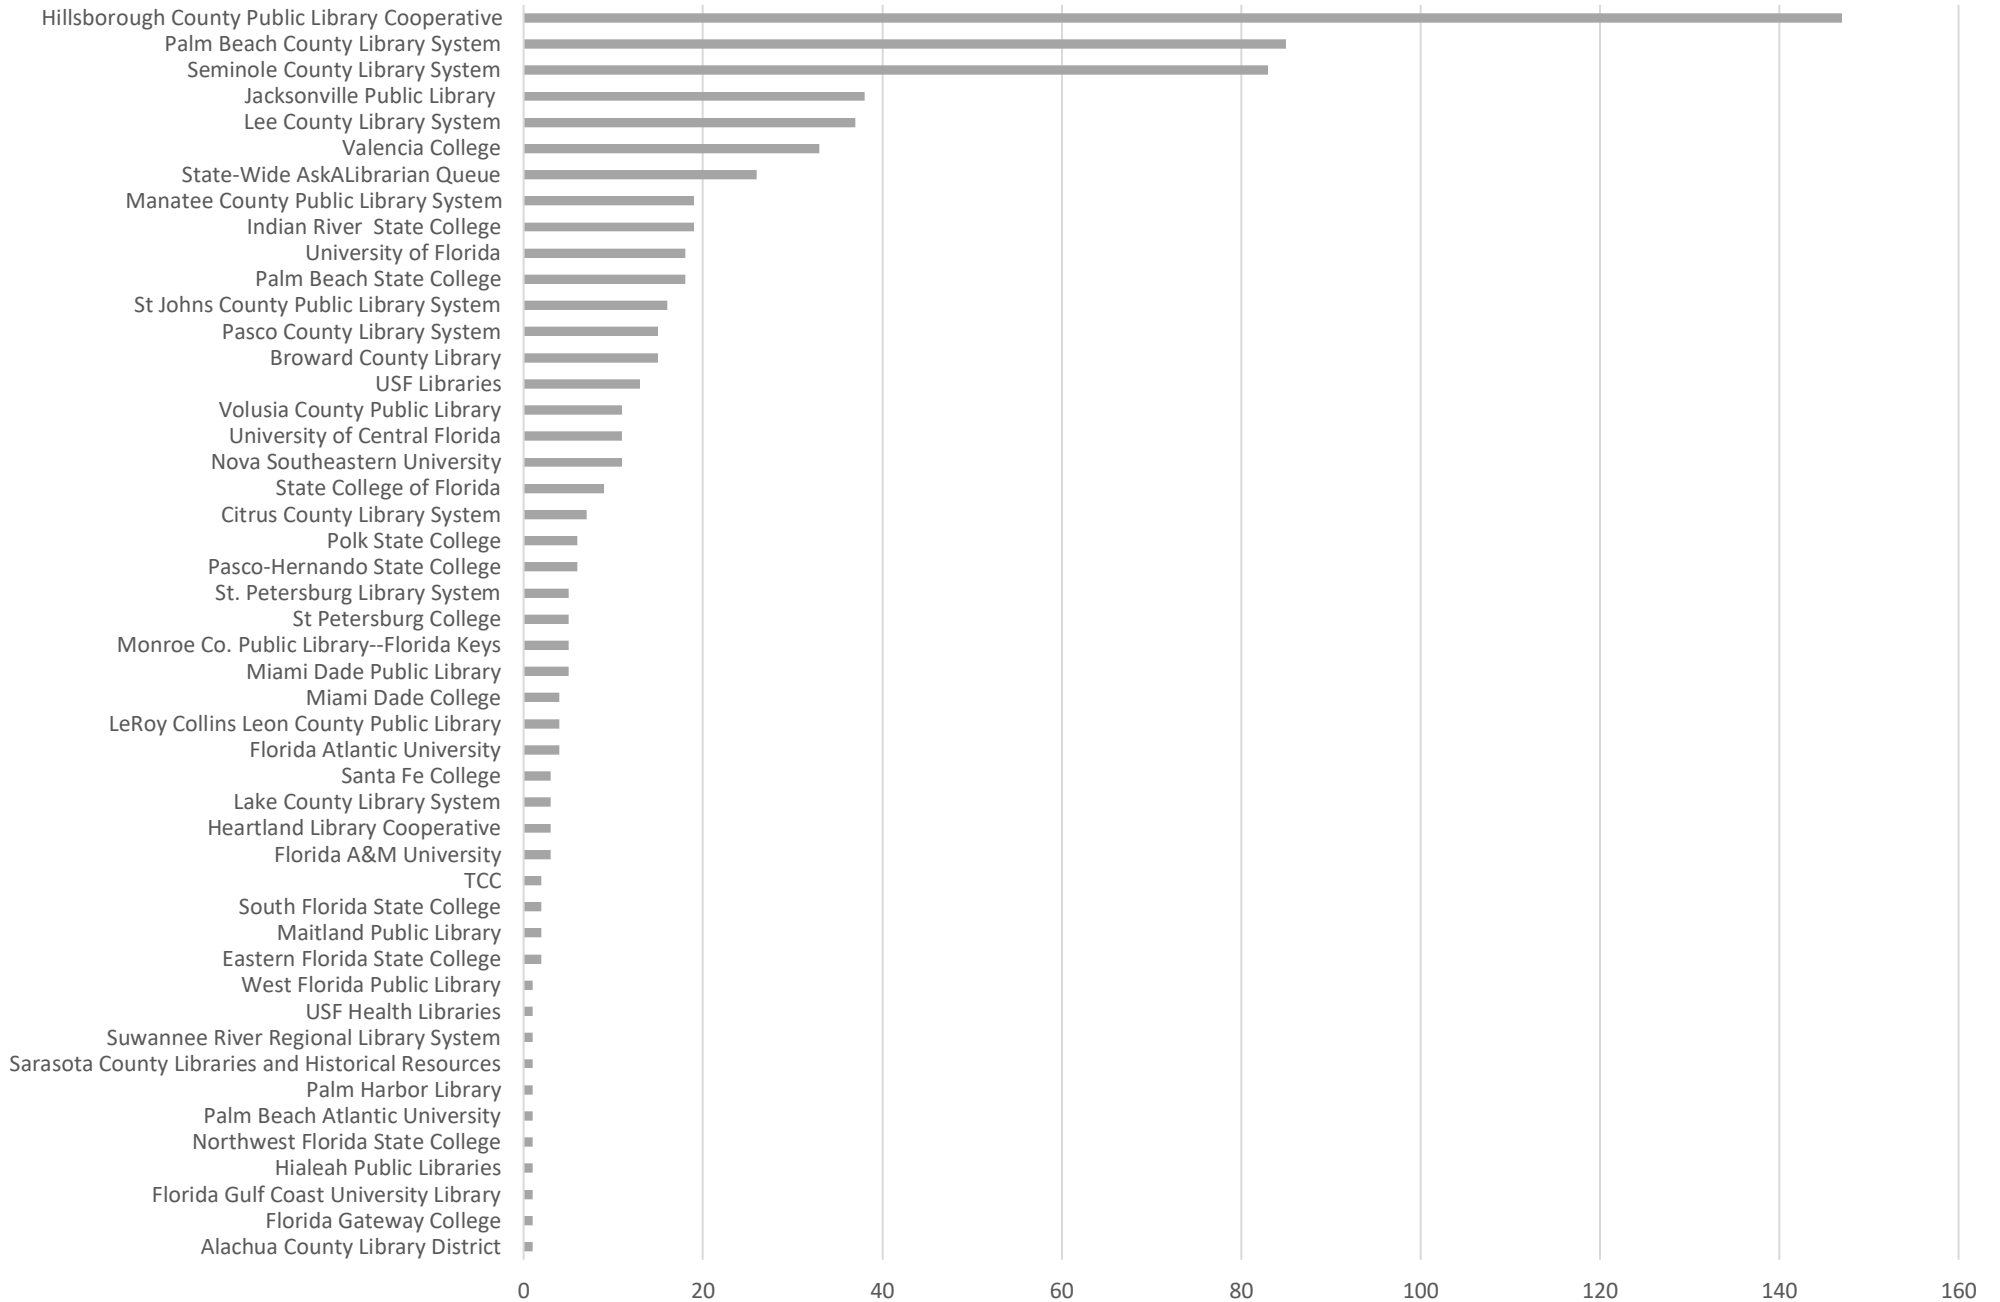

Total SMS by Library