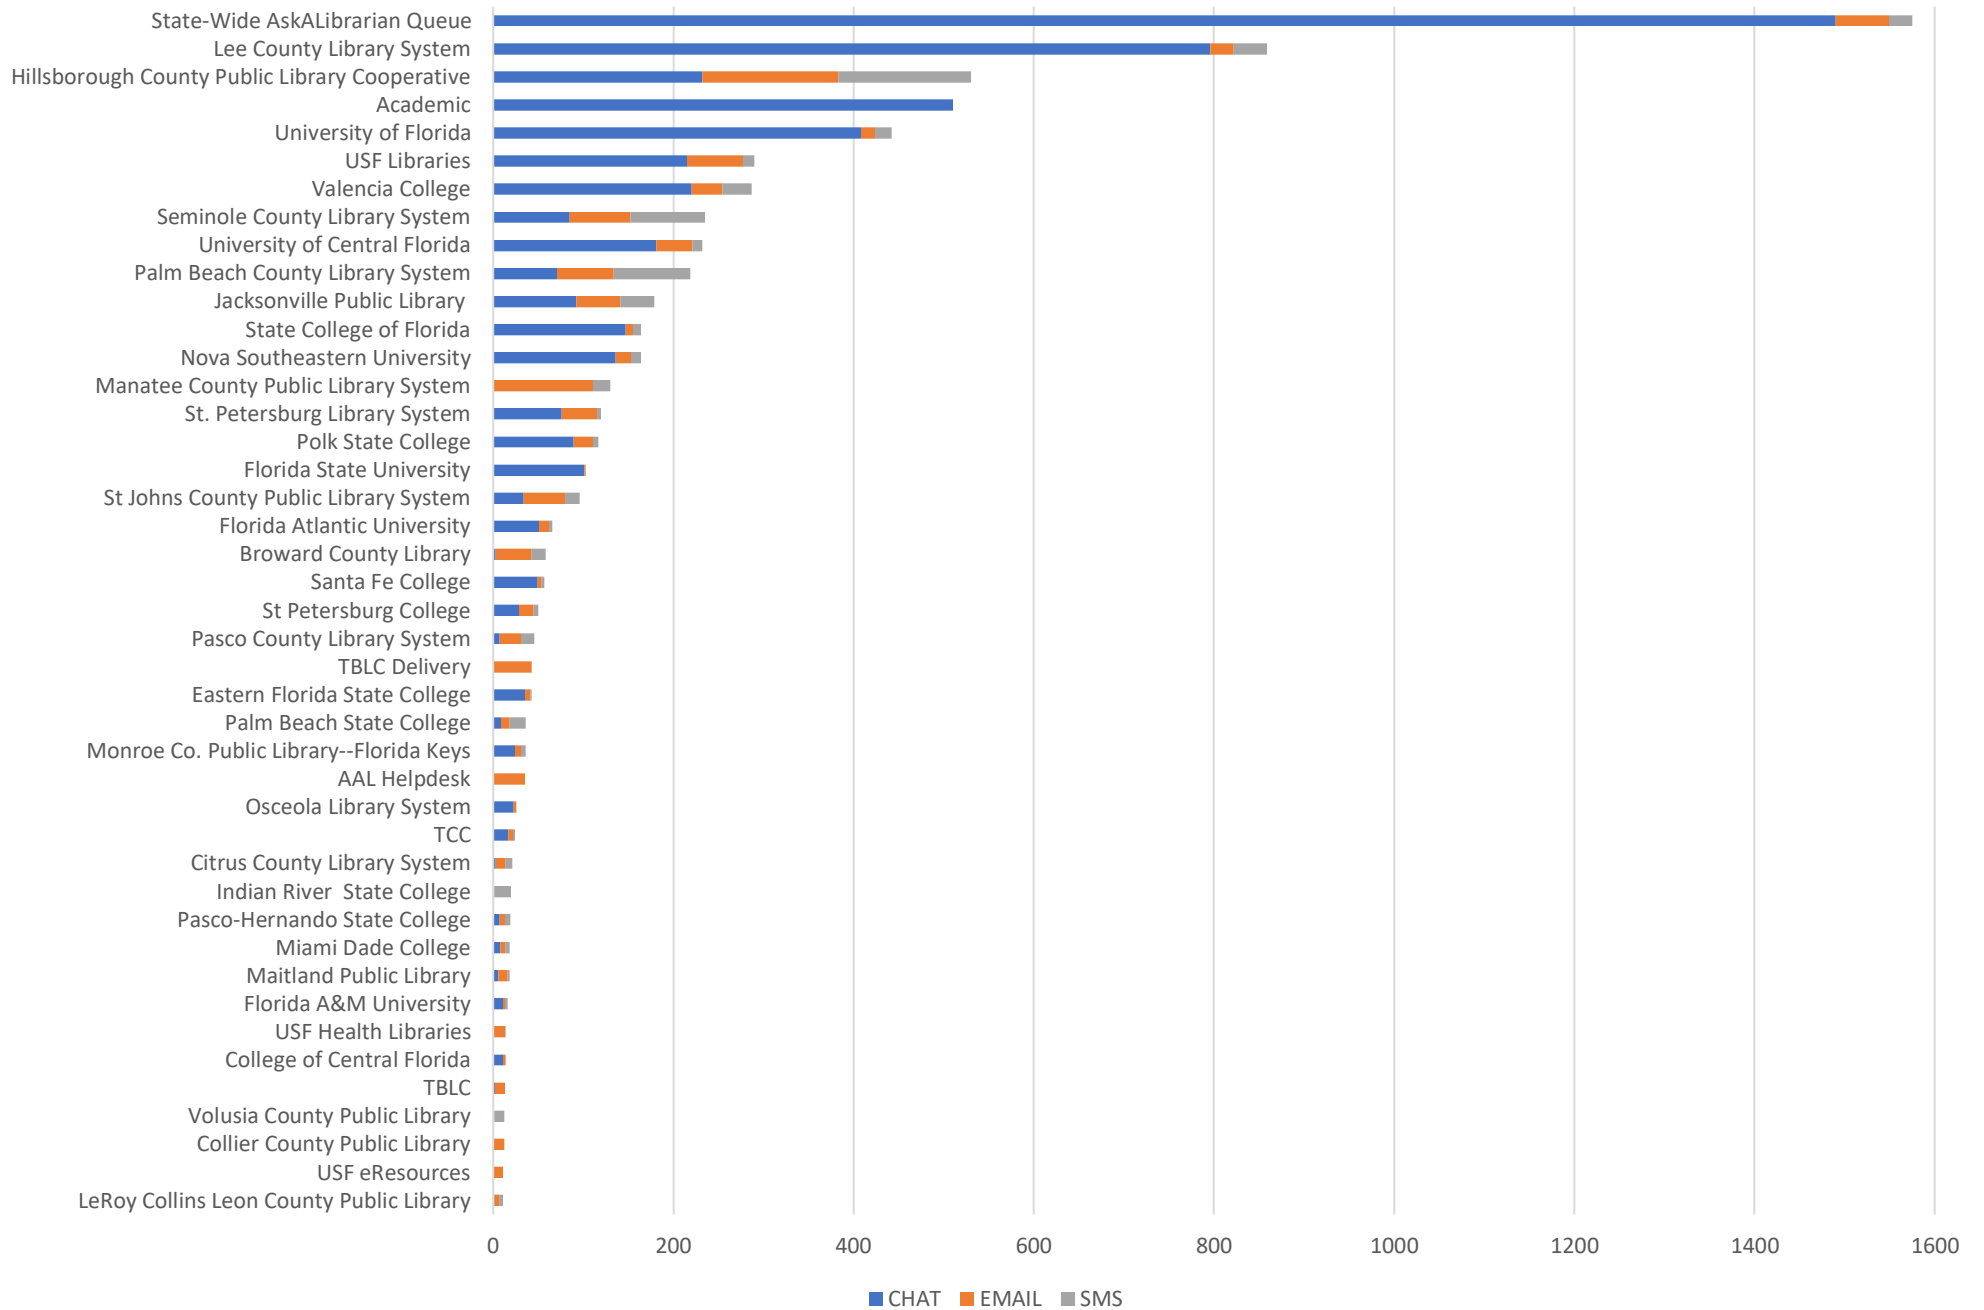

# Total Transactions by Entry Point (Top 43)