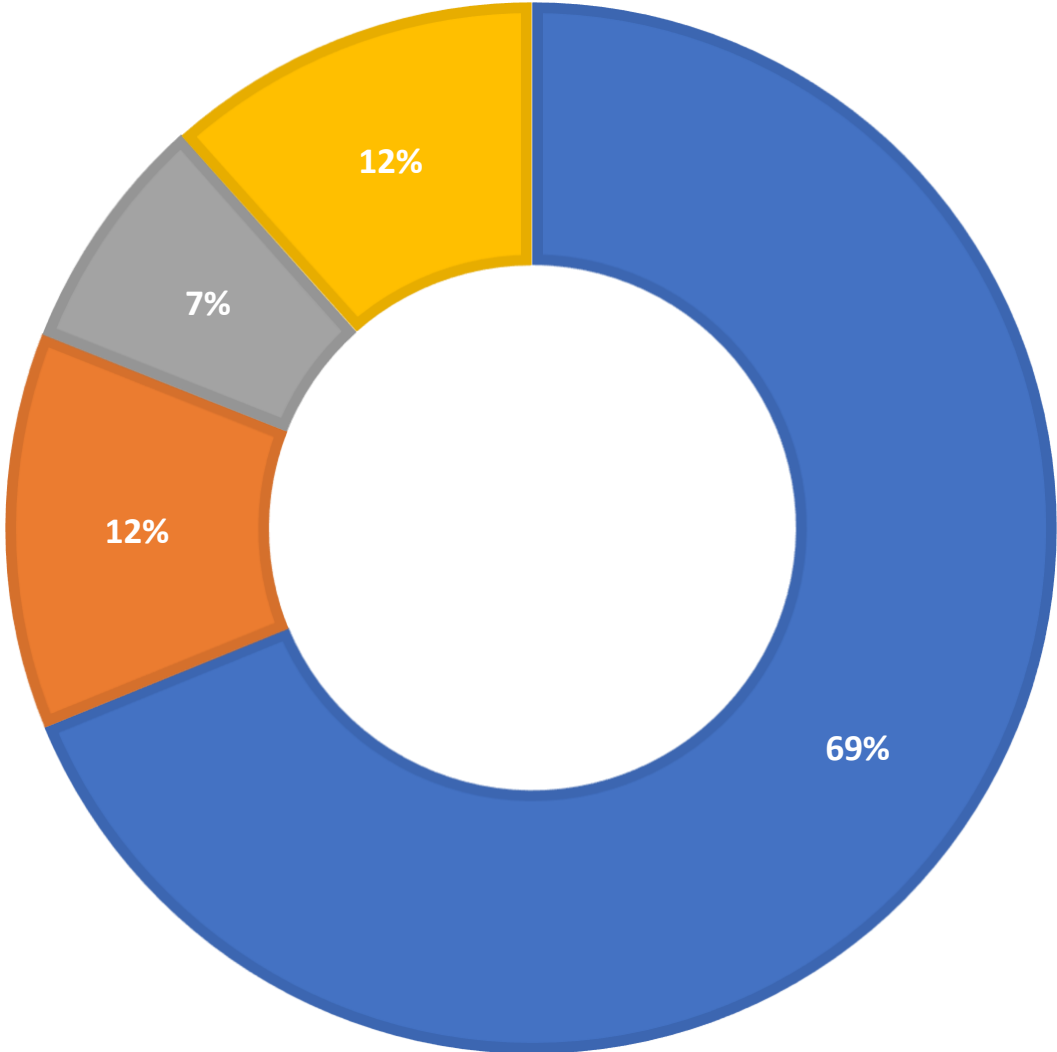

What's the Breakdown of Questions by Source?

■ CHAT ■ EMAIL ■ SMS ■ FAQ