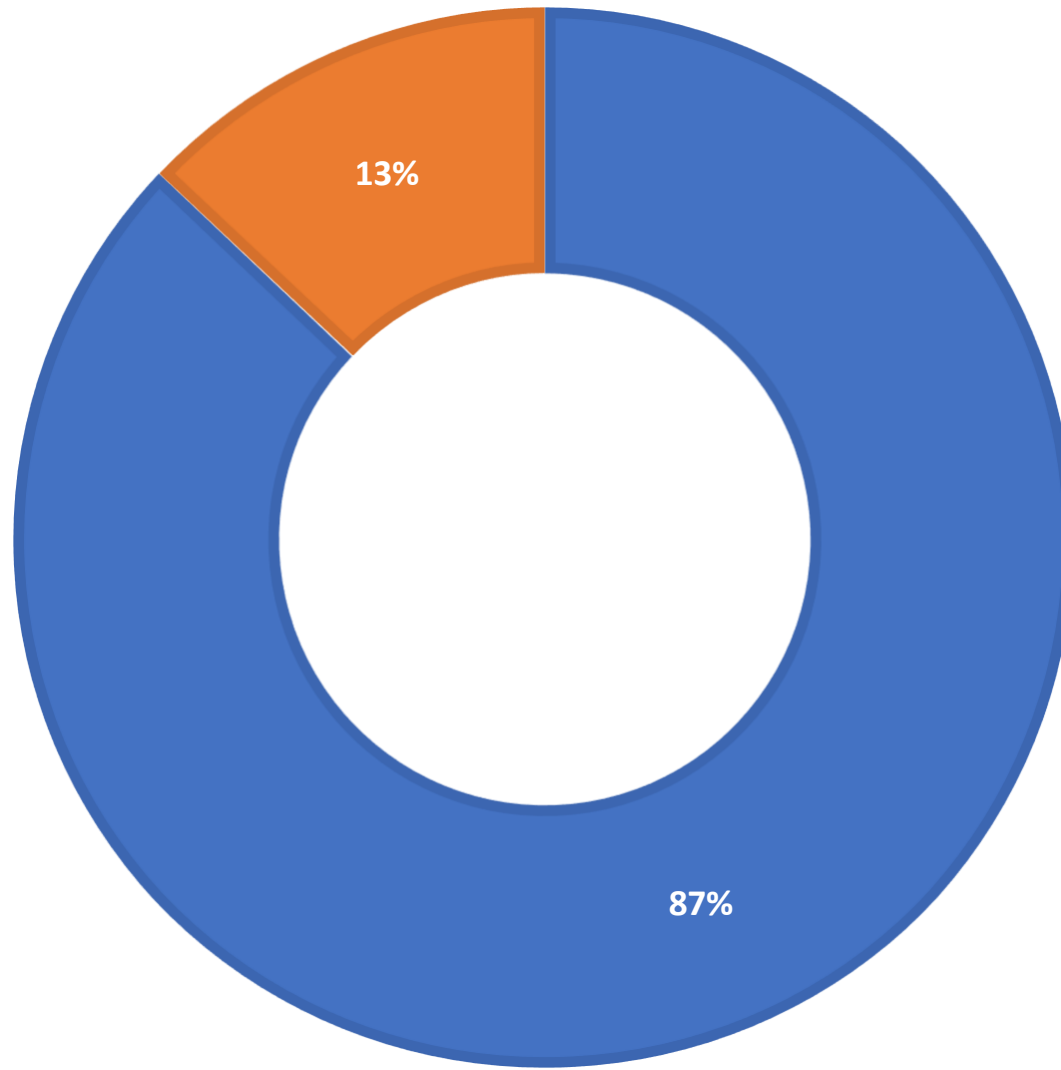

What Percent of Chats Were Answered/Missed?

■ ANSWERED ■ MISSED