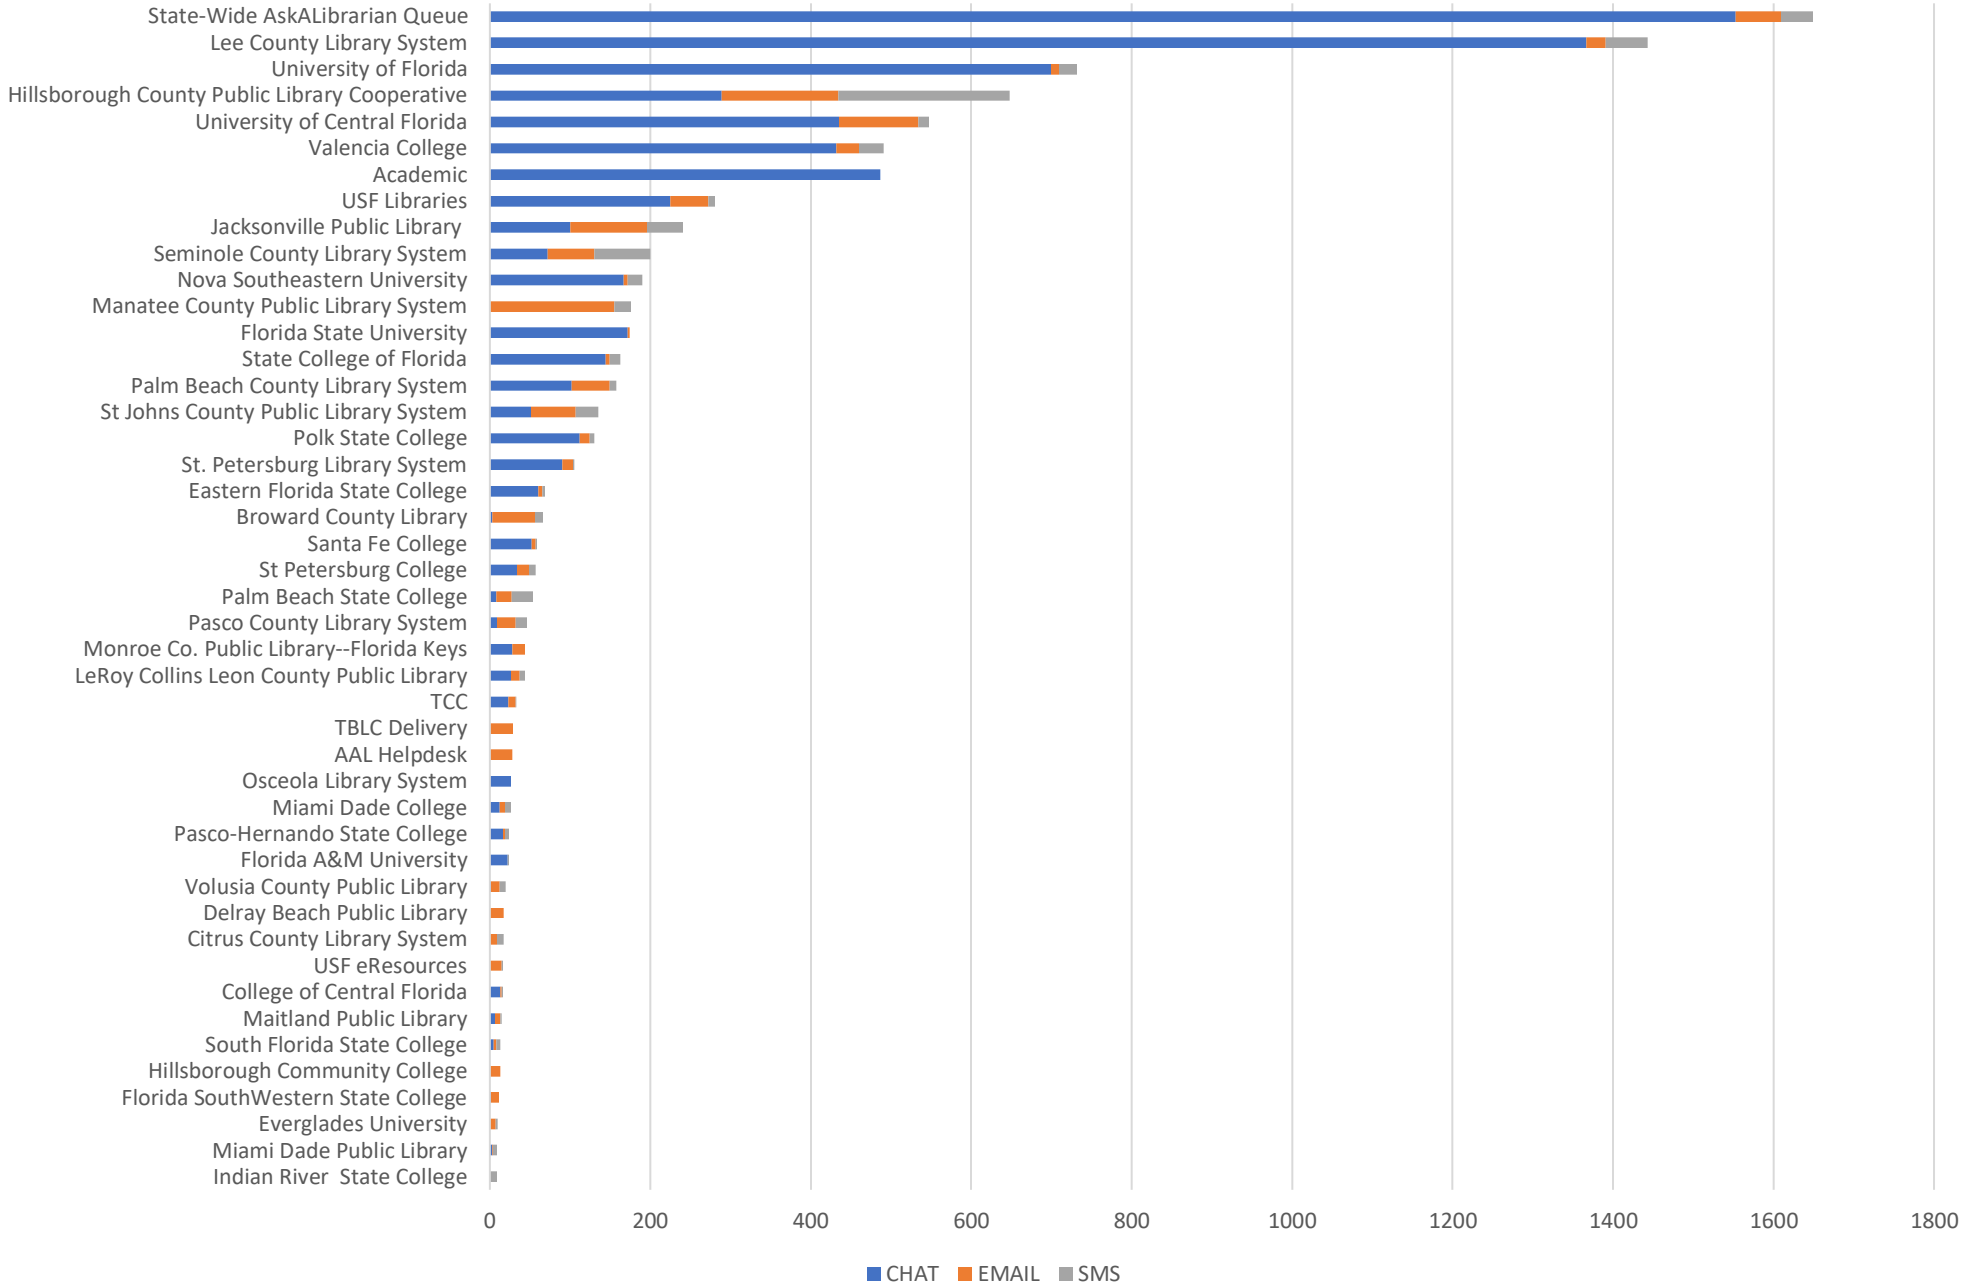

AskALibrarian.org

the Human Search Engine

January 2024 Statistics

Question Type	
Chat	6,852
Email	1,216
SMS	738
FAQ Views	1,153
Total	9,959

Total Transactions by Entry Point (Top 45)

What's the Breakdown of Questions by Source?