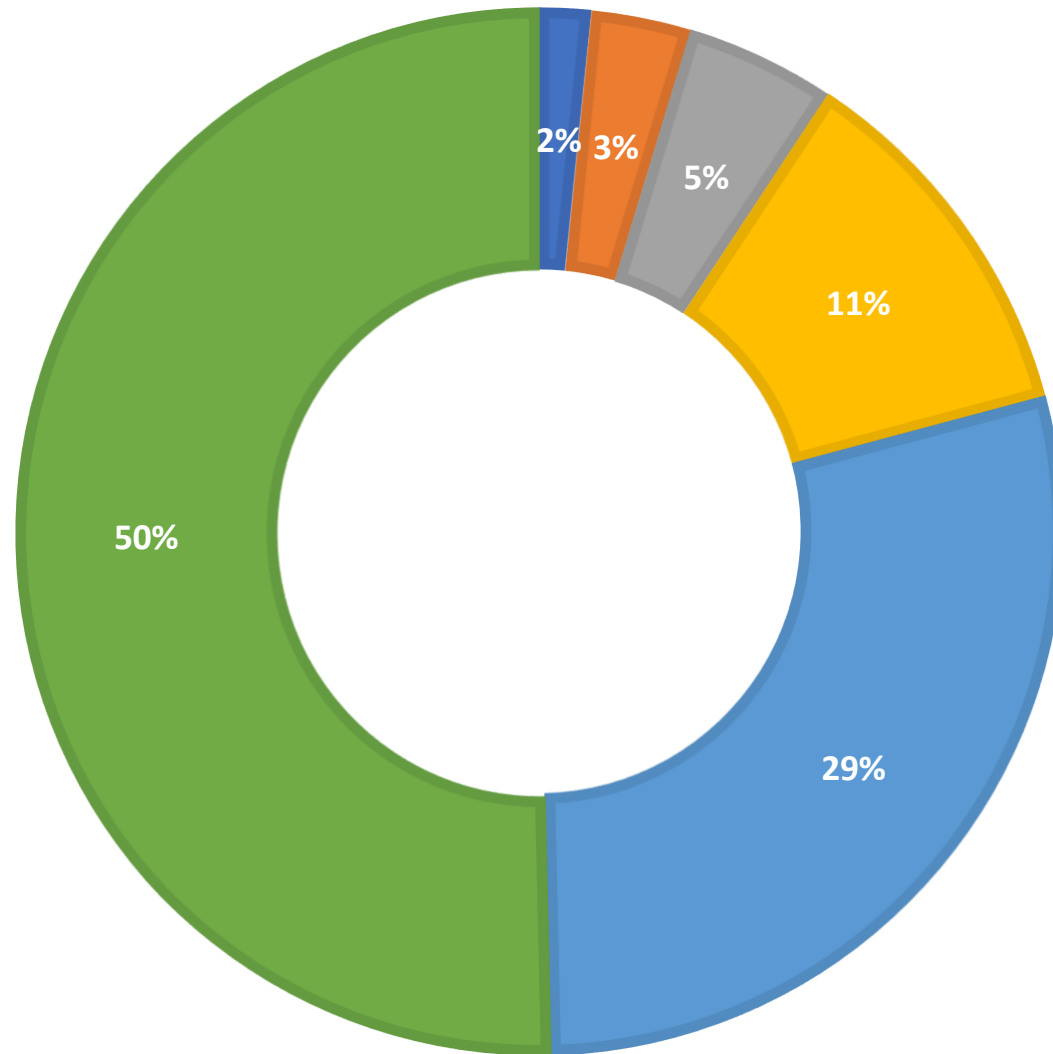

What Devices are Patrons Using to Ask Questions?

■ iPad ■ Chrome OS ■ Android ■ iPhone ■ Macintosh ■ Windows