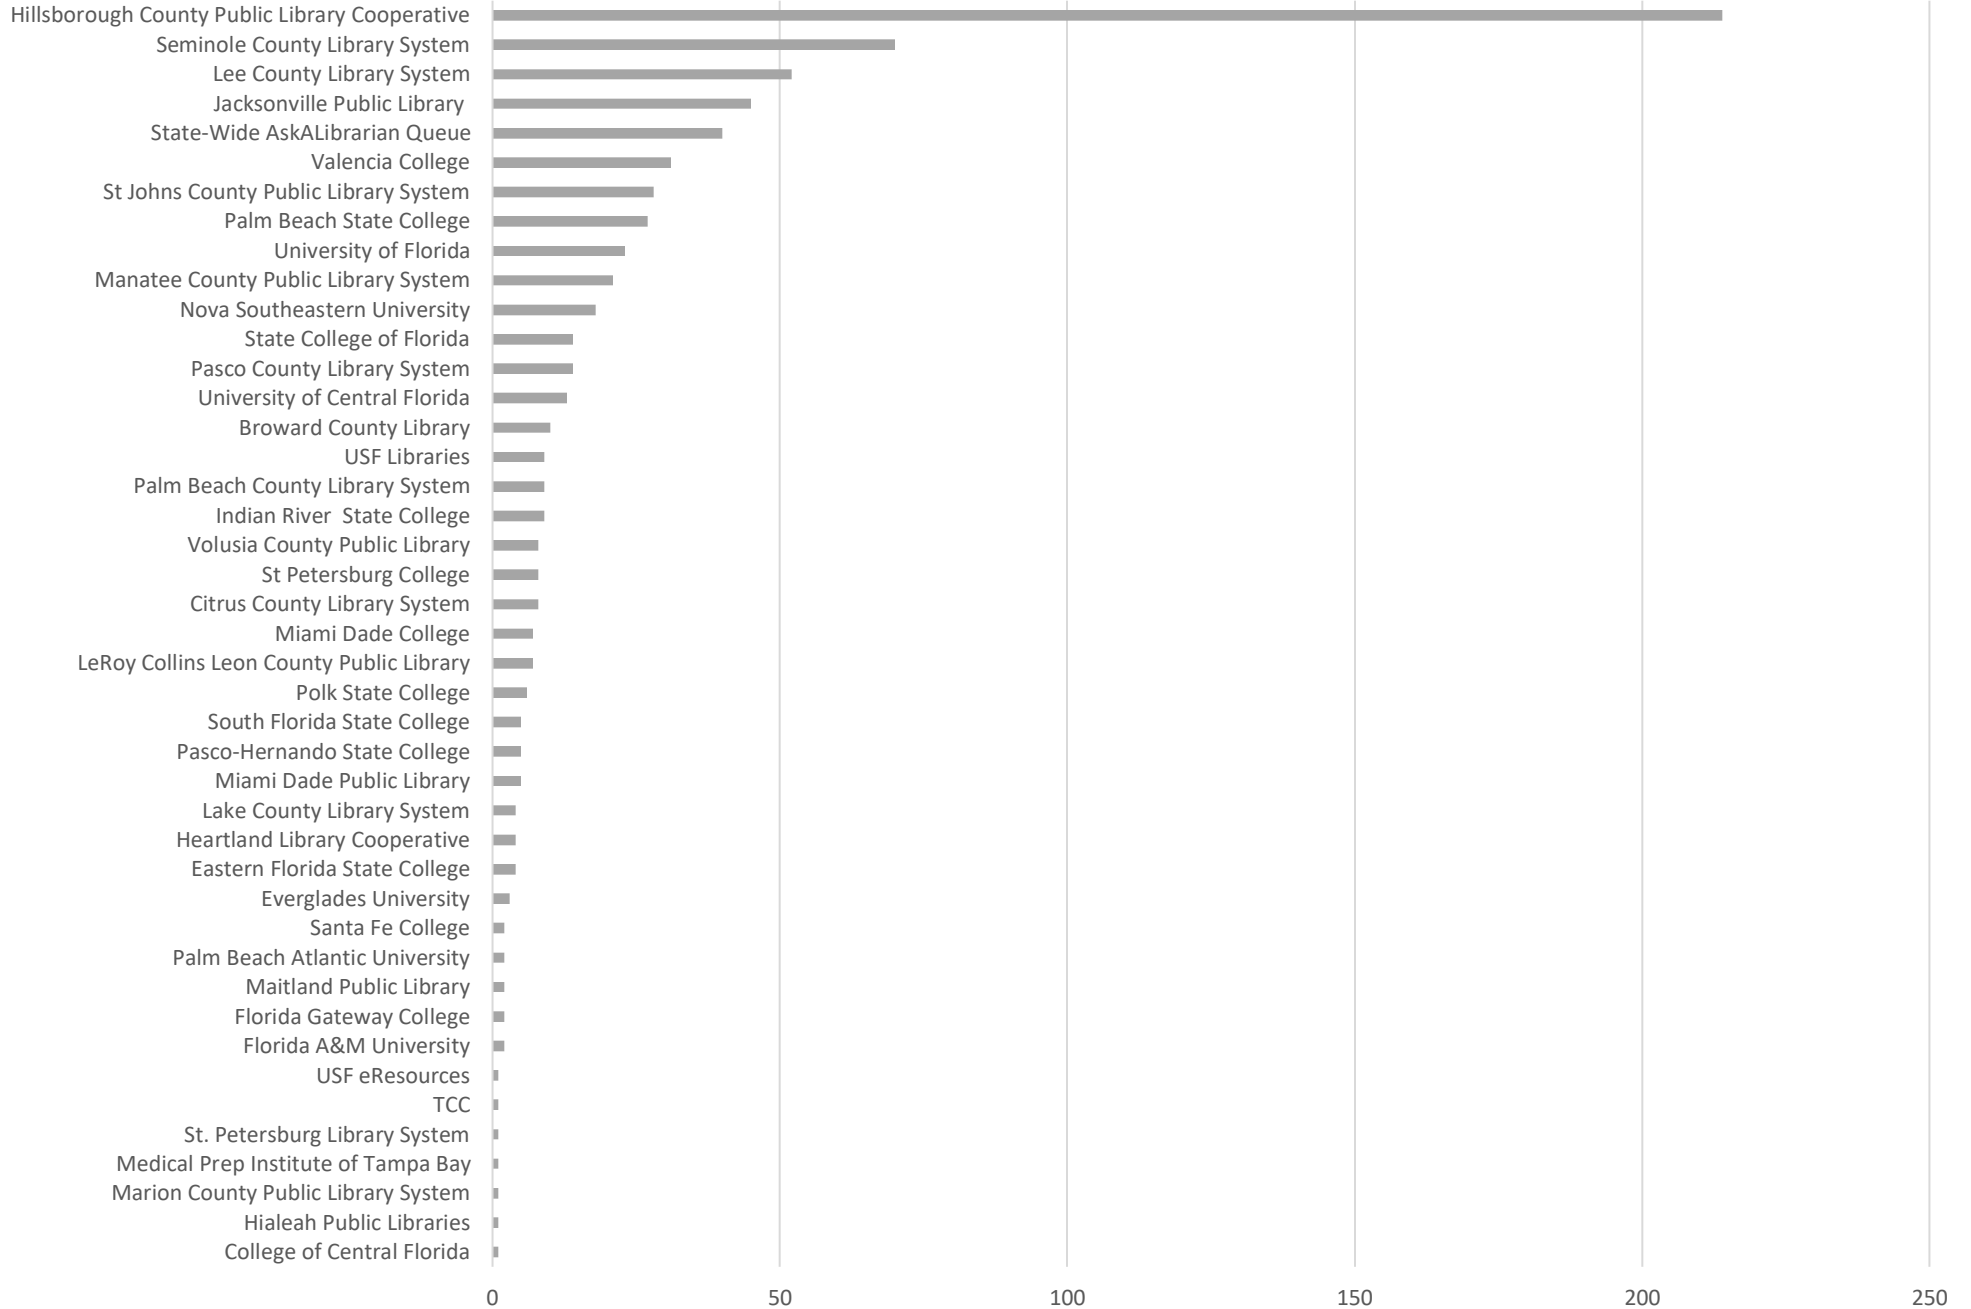

Total SMS by Library