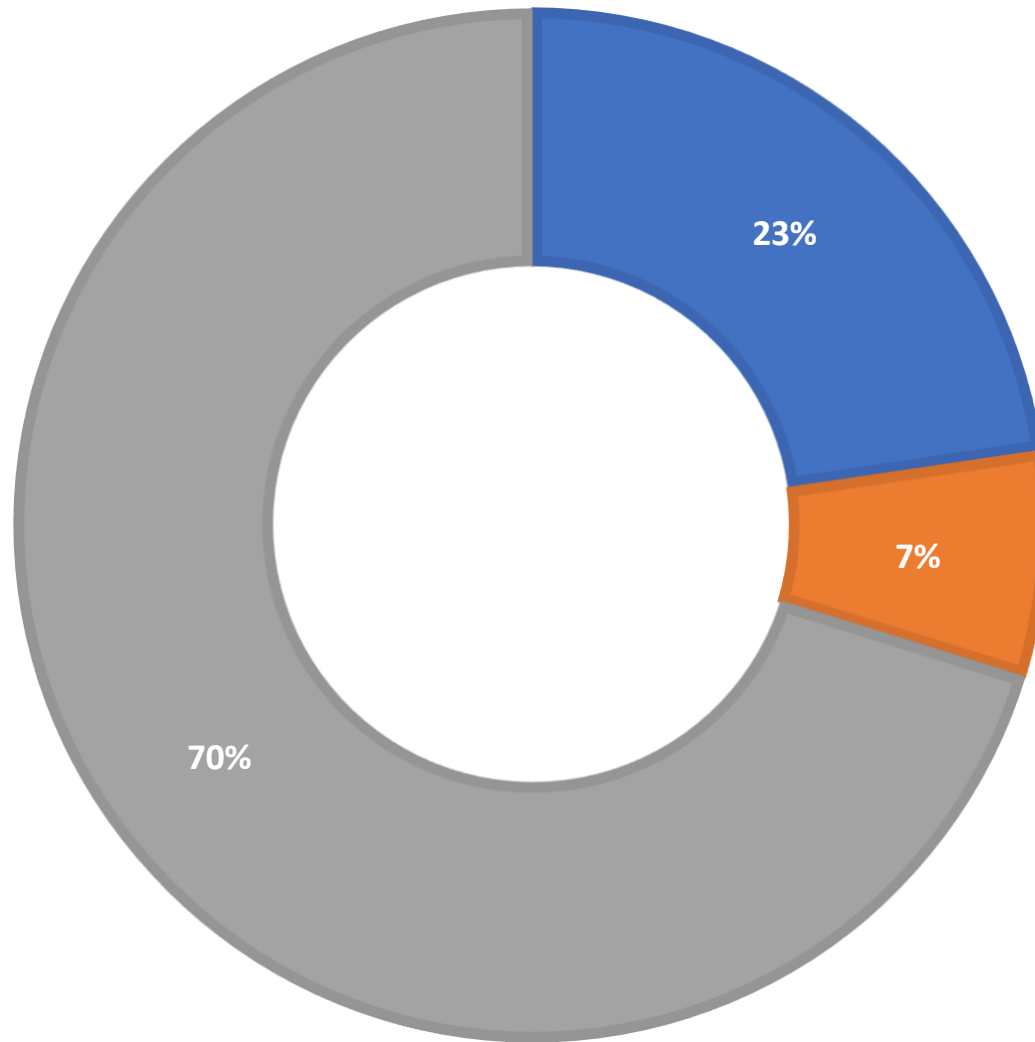

Which Departments Answered Chats (by type)?

■ Statewide ■ Academic ■ Local