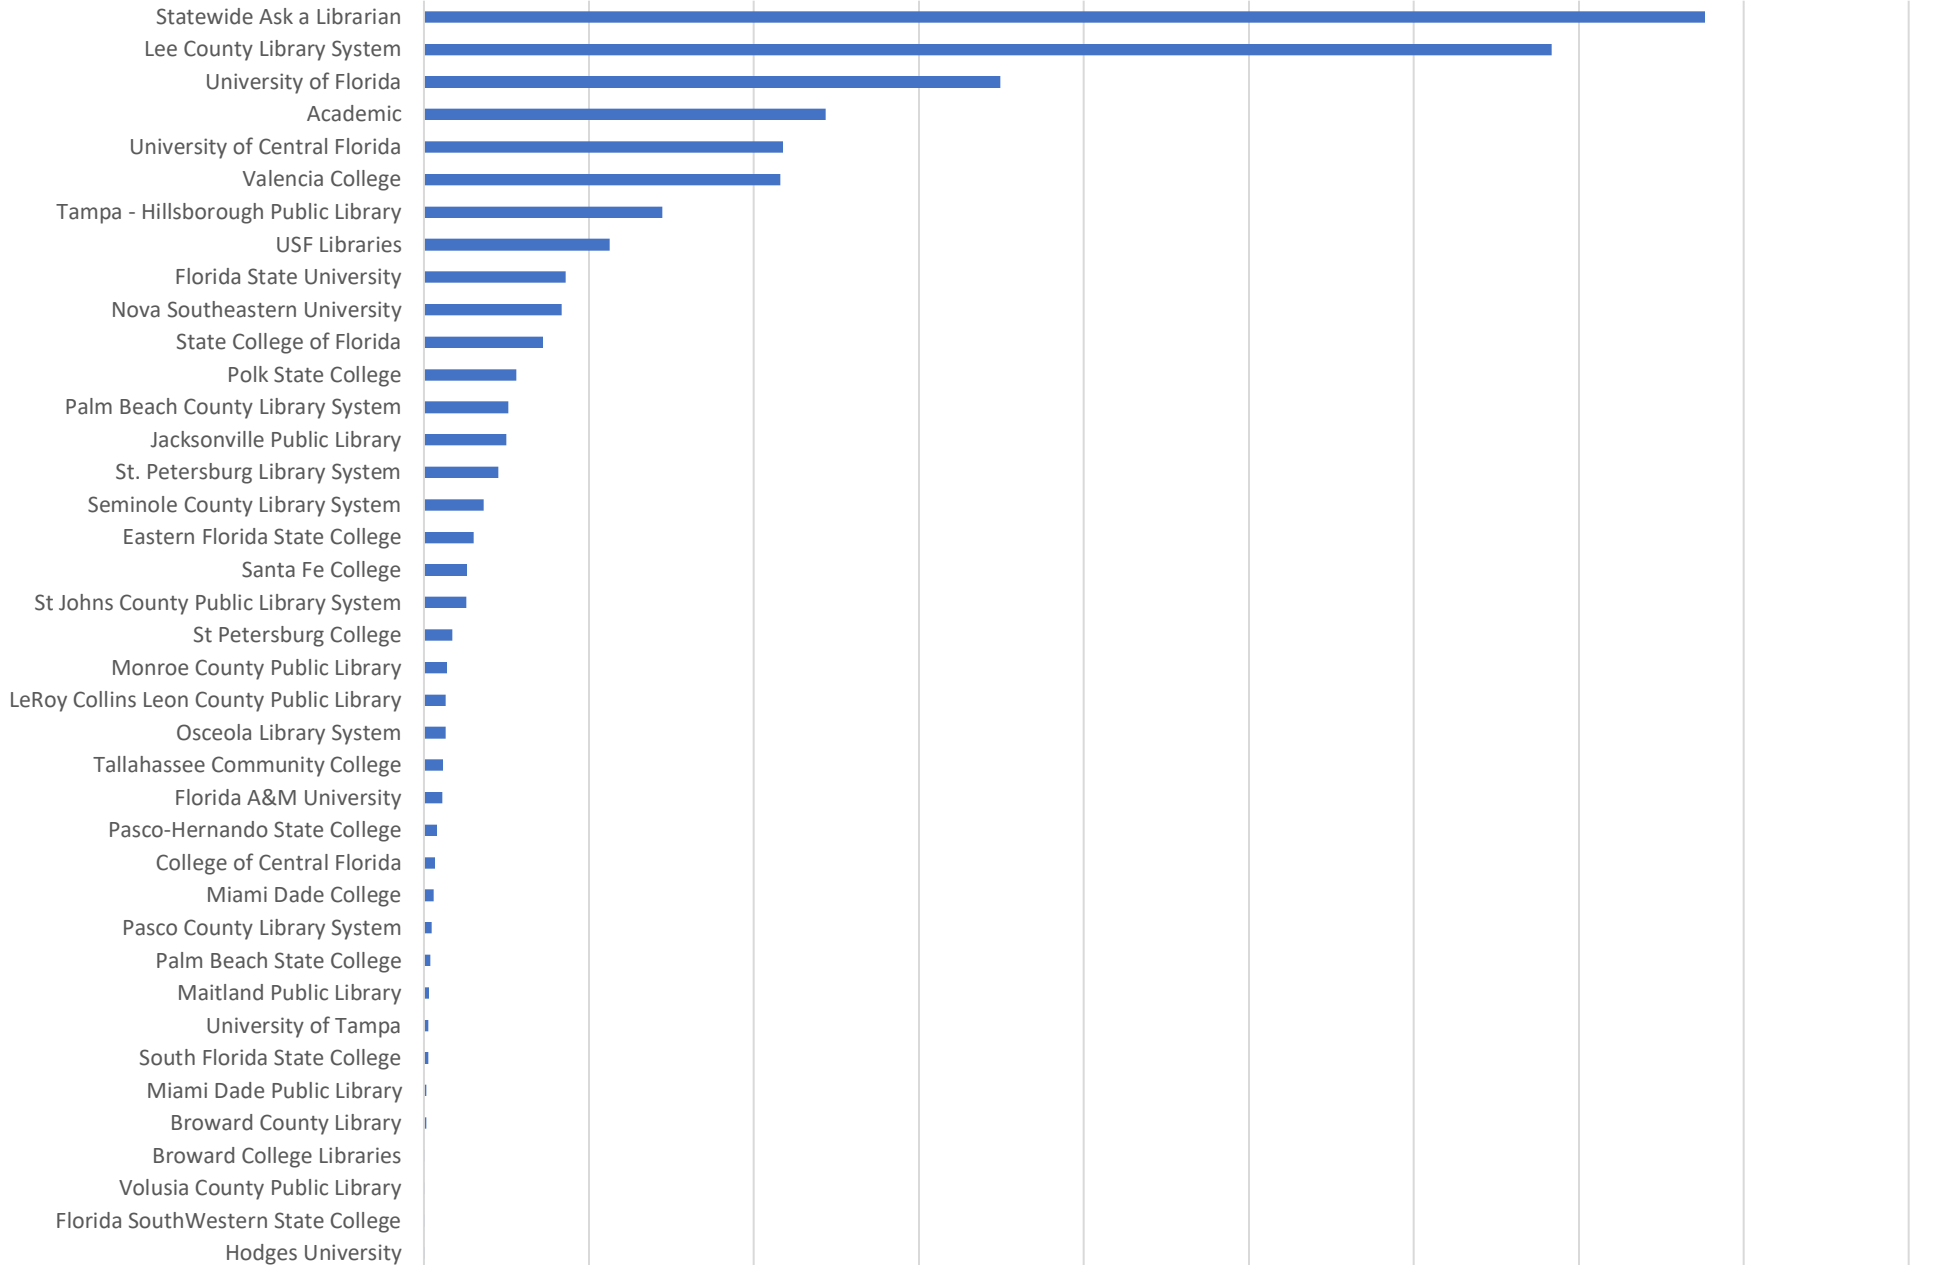

■ ANSWERED ■ MISSED

Which Departments Answered Chats (by type)?

■ Statewide ■ Academic ■ Local

Which Department Answered Chats (by local library)?

Which Widgets Brought in the Most Chats (Top 25)?

Email

Total Emails by Library (Top 48)