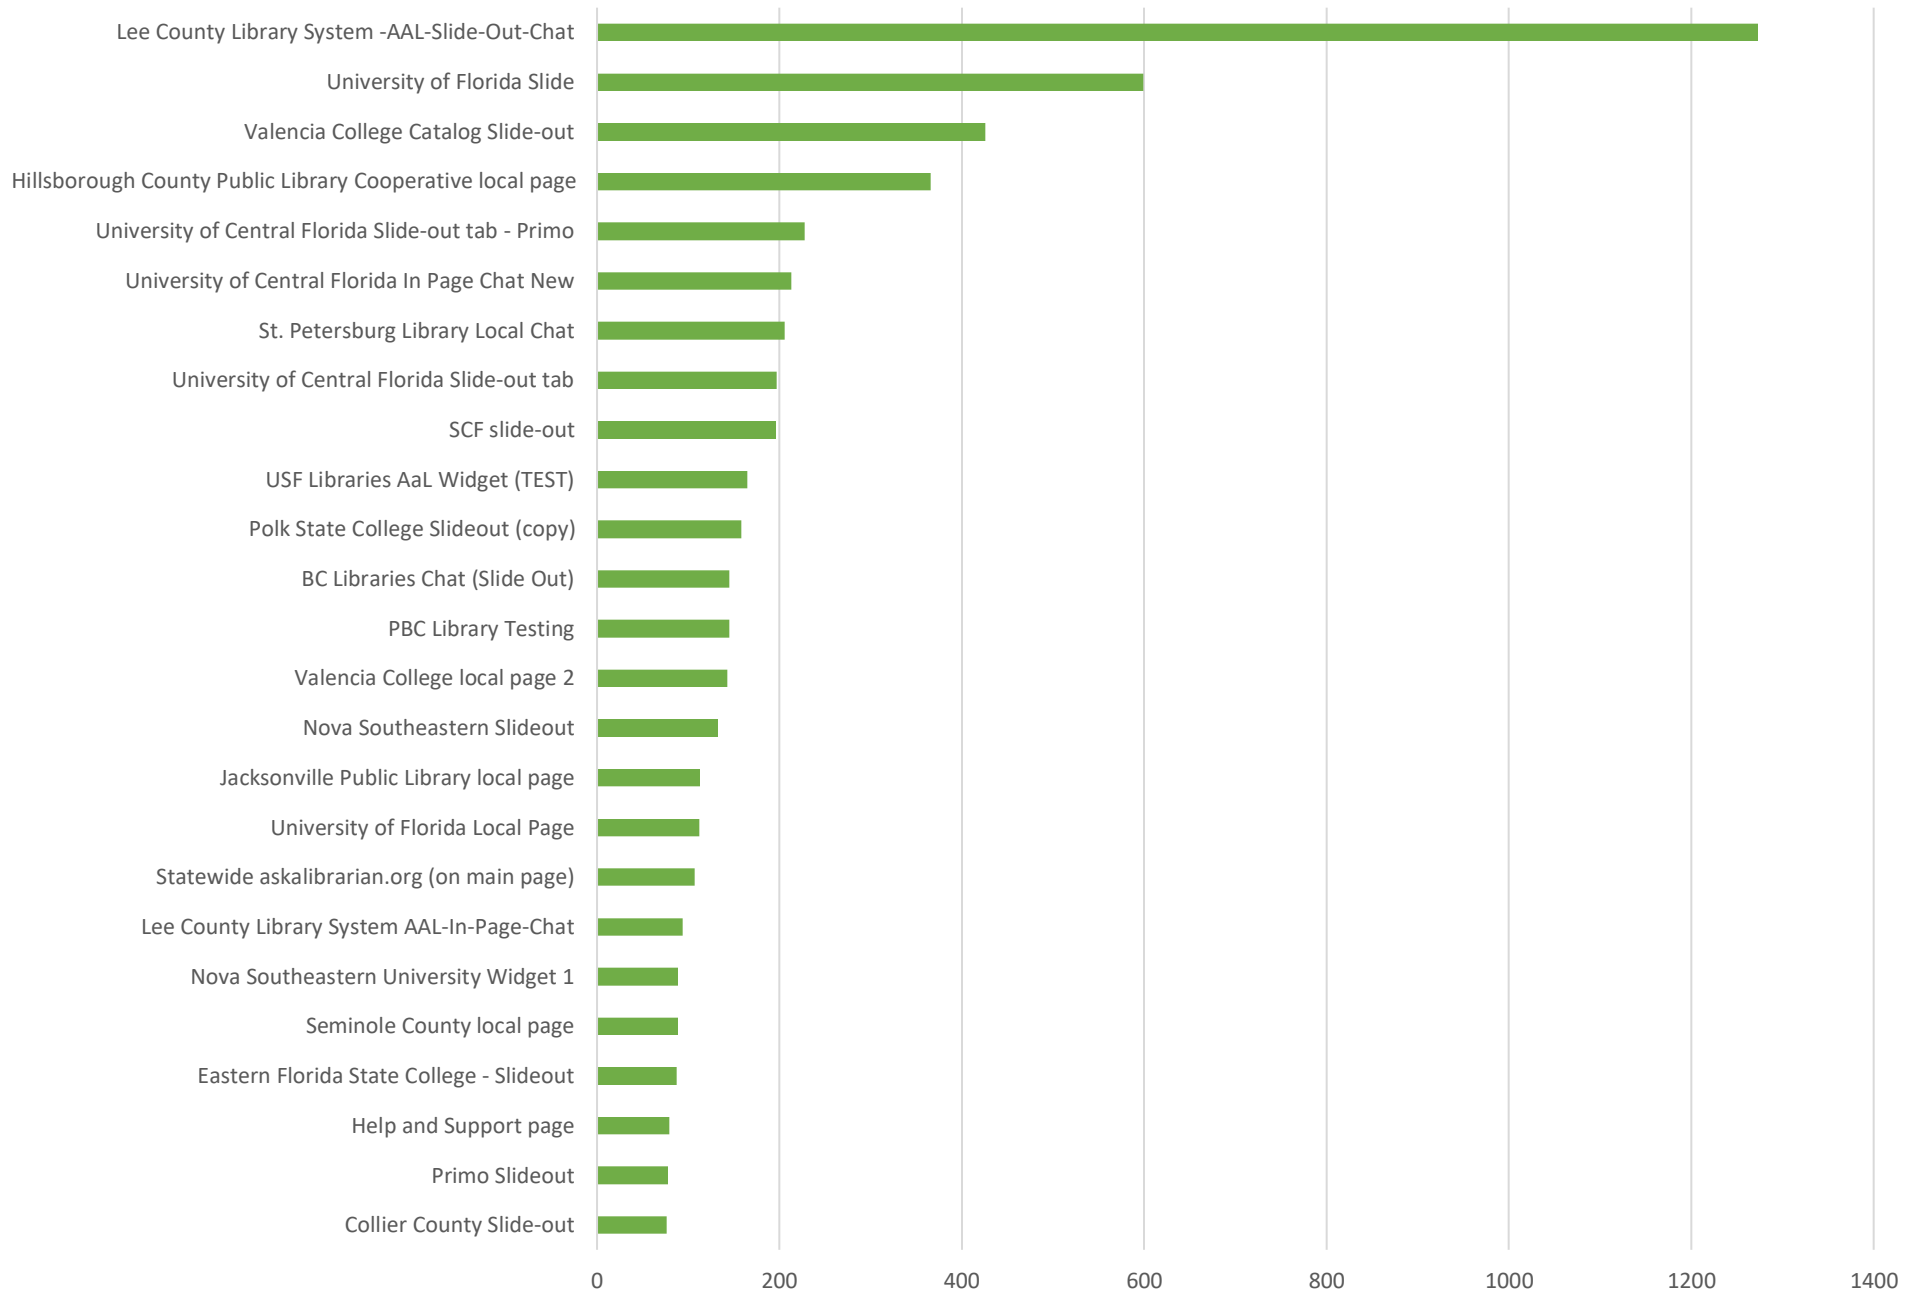

■ ANSWERED ■ MISSED

Which Departments Answered Chats (by type)?

■ Statewide ■ Academic ■ Local

Which Department Answered Chats (by local library)?

Which Widgets Brought in the Most Chats (Top 25)?

Email

Total Emails by Library (Top 48)